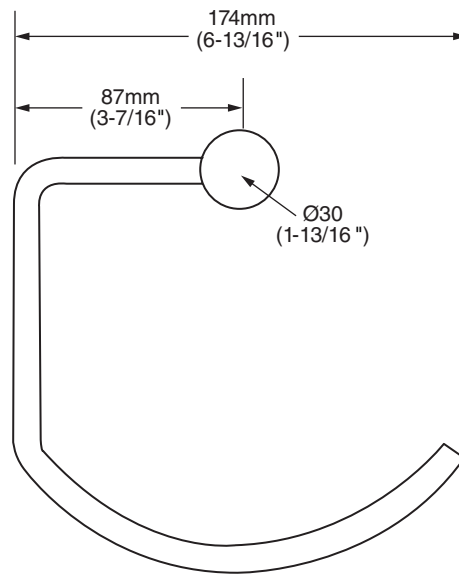

MODEL NUMBER:

■ 2064.190 Towel Ring

Available Finishes

.002	Polished Chrome
.295	Satin Nickel

FRONT VIEW

SIDE VIEW

PRODUCT FEATURES:

Materials of Construction: Highest quality materials for durability & long life.

Concealed Mounting: No exposed set screws.

Easy to Install

SUGGESTED SPECIFICATION:

Towel Ring shall feature heavy-duty construction with tarnish - free PVD finish. Shall feature concealed mounting with no exposed set screws. Towel Ring shall be American Standard Model # 2064.190.____.