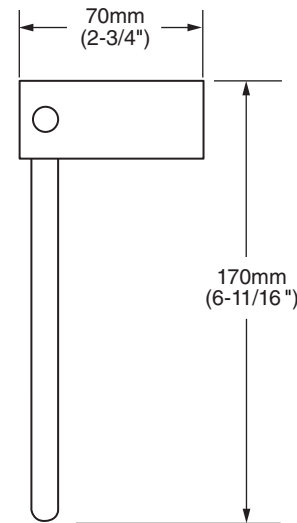

MODEL NUMBER:

■ 2064.190 Towel Ring

Available Finishes

.002	Polished Chrome
.295	Satin Nickel

FRONT VIEW

SIDE VIEW

PRODUCT FEATURES:

Materials of Construction: Highest quality materials for durability & long life.

Concealed Mounting: No exposed set screws.

Easy to Install

SUGGESTED SPECIFICATION:

Towel Ring shall feature heavy-duty construction with tarnish - free PVD finish. Shall feature concealed mounting with no exposed set screws. Towel Ring shall be American Standard Model # 2064.190.____.