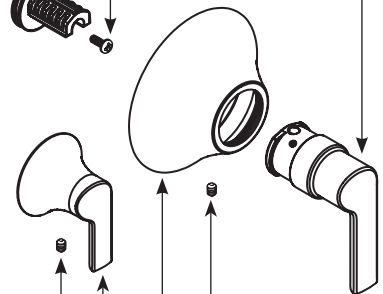

## Illustrated Parts

### Doux Posi-Temp® with Integral Diverter Single-Handle Trim

**MODEL**

TS2200  
TS2200BN  
TS2200BL

**FINISH**

Chrome  
Brushed Nickel  
Matte Black

**Handle Extension Kit  
192995**

Standoff Screws (2)  
**193117**

**Escutcheon**

**197941** Chrome  
**197941BN** Brushed Nickel  
**197941BL** Matte Black

**Handle Adapter Kit  
(Includes 193117 Standoff Screws)**

**193103**

**Handle Assembly**

**190859** Chrome  
**190859BN** Brushed Nickel  
**190859BL** Matte Black

**Handle Adapter Kit  
197954**

**Handle Kit**

**197952** Chrome  
**197952BN** Brushed Nickel  
**197952BL** Matte Black

**Handle Escutcheon Kit**

**190858** Chrome  
**190858BN** Brushed Nickel  
**190858BL** Matte Black