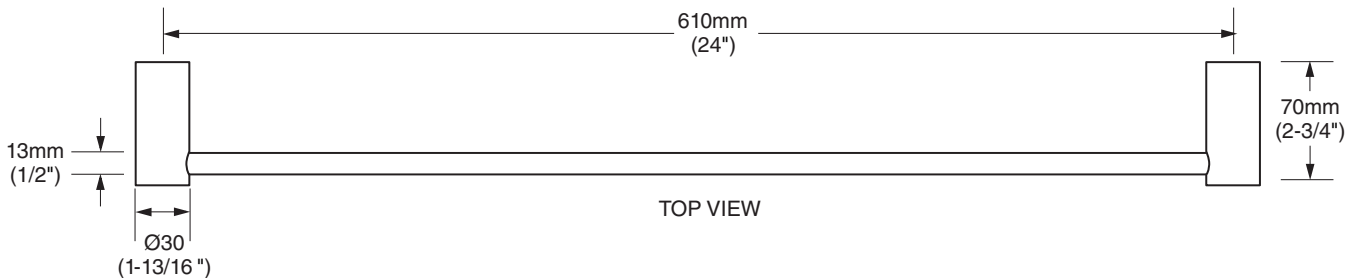

**MODEL NUMBER:**

- 2064.018 18" Towel Bar
- 2064.024 24" Towel Bar

**Available Finishes**

.002	Polished Chrome
.295	PVD Satin Nickel

**PRODUCT FEATURES:**

**Materials of Construction:** Highest quality materials for durability & long life.

**Concealed Mounting:** No exposed set screws.

**Easy to Install**

**Durability of Finishes:** Chrome and PVD finishes will never tarnish.

**SUGGESTED SPECIFICATION:**

18" and 24" Towel Bar shall feature heavy-duty construction with tarnish - free PVD finish. Shall feature concealed mounting with no exposed set screws. Towel Bar shall be American Standard Model # 2064.\_\_\_\_.\_\_\_\_.