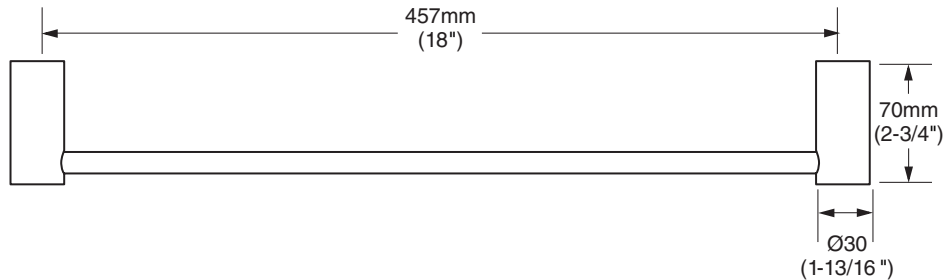

**MODEL NUMBER:**

- 2064.018 18" Towel Bar
- 2064.024 24" Towel Bar

**Available Finishes**

.002	Polished Chrome
.295	PVD Satin Nickel

**PRODUCT FEATURES:**

**Materials of Construction:** Highest quality materials for durability & long life.

**Concealed Mounting:** No exposed set screws.

**Easy to Install**

**Durability of Finishes:** Chrome and PVD finishes will never tarnish.

**SUGGESTED SPECIFICATION:**

18" and 24" Towel Bar shall feature heavy-duty construction with tarnish - free PVD finish. Shall feature concealed mounting with no exposed set screws. Towel Bar shall be American Standard Model # 2064.\_\_\_\_.\_\_\_\_.