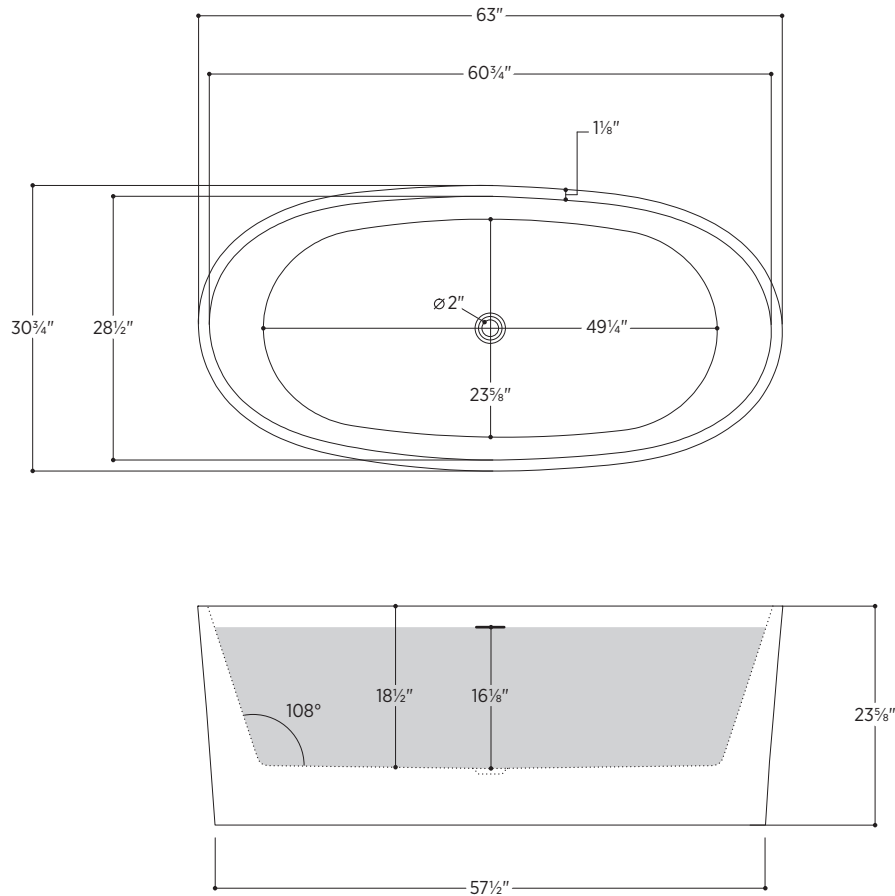

Firenze

PTFRZ6331

63" L x 30³/₄" W x 23⁵/₈" H

2 other sizes available

PTFRZ5930 59" L x 30" W x 23⁵/₈" H
PTFRZ6732 63" L x 30³/₄" W x 23⁵/₈" H

- Tub Finish White Gloss
- Drain and Overflow Finish White
 Polished Chrome
 Brushed Nickel
 Matte Black

- Material Acrylic
- Slope of Backrest 108°
- Water Depth 16¹/₈"
- Capacity 51G
- Weight 93lbs
- Shipping Weight 128lbs

Foam Insulation *optional*

- Foam gives an added layer of solidity to the tub
- It reduces the noise level when filling
- It keeps the water warm longer

Firenze

PTFRZ6331

All measurements are approximate and for comparison only. Please note that these dimensions and specifications are subject to change without notice.

Install this product according to the installation guide. Floor support under bath must provide for a minimum of 995lbs (451kg). Installation may vary. Our products must be installed by certified professionals only and according to our installation guide, as well as federal, provincial/state and local building codes and regulations.