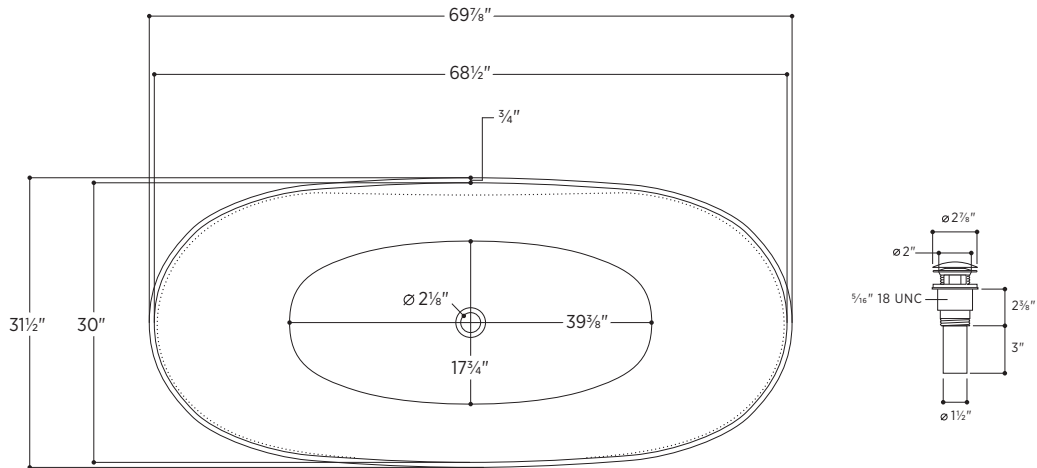

Genova

PLEGNV7032

69 $\frac{7}{8}$ " L x 31 $\frac{1}{2}$ " W x 22 $\frac{1}{4}$ " H

Tub Finish	<input type="radio"/> White Satin
	<input checked="" type="radio"/> White Satin with Soft Touch Matte Black Exterior
Drain Finish	<input type="radio"/> Polished Chrome
Material	Eco-Lapistone™
Slope of Backrest	116°
Water Depth	15 $\frac{7}{8}$ "
Capacity	84G
Weight	231.5lbs
Shipping Weight	331lbs

 Made in Italy

Genova

PLEGNV7032

All measurements are approximate and for comparison only. Please note that these dimensions and specifications are subject to change without notice.

Install this product according to the installation guide. Floor support under bath must provide for a minimum of 995lbs (451kg). Installation may vary. Our products must be installed by certified professionals only and according to our installation guide, as well as federal, provincial/state and local building codes and regulations.