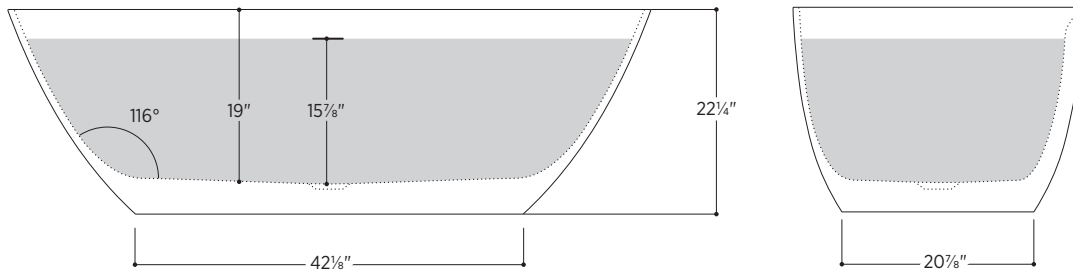

Genova

PLEGNV7032

69 $\frac{7}{8}$ " L x 31 $\frac{1}{2}$ " W x 22 $\frac{1}{4}$ " H

Tub Finish	<input type="radio"/> White Satin
	<input checked="" type="radio"/> White Satin with Soft Touch Matte Black Exterior
Drain Finish	<input type="radio"/> Polished Chrome
Material	Eco-Lapistone™
Slope of Backrest	116°
Water Depth	15 $\frac{7}{8}$ "
Capacity	84G
Weight	231.5lbs
Shipping Weight	331lbs

 Made in Italy

Genova

PLEGNV7032

All measurements are approximate and for comparison only. Please note that these dimensions and specifications are subject to change without notice.

Install this product according to the installation guide. Floor support under bath must provide for a minimum of 995lbs (451kg). Installation may vary. Our products must be installed by certified professionals only and according to our installation guide, as well as federal, provincial/state and local building codes and regulations.