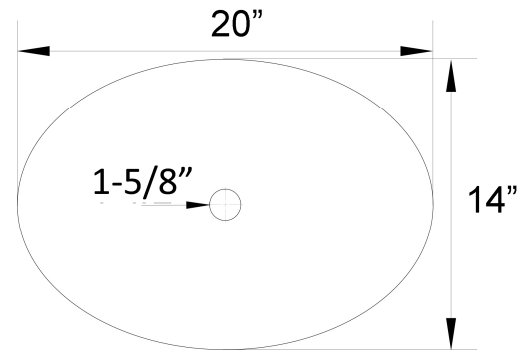

## Top of Vessel:

W: 20"  
D: 14"  
Above Counter Height: 6"

## Bottom of Vessel:

W: 5-5/8"  
D: 4"

## Interior Dimensions:

Basin Interior: 19-3/4" x 13-3/4"  
Basin Depth: 5-3/4"

\*

Dimensions of fixture are nominal and may vary. Dimensions and specifications subject to change without notice.