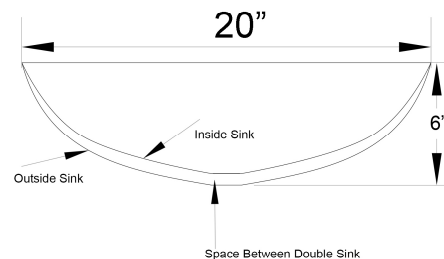

## Features:

- ▶ Above Counter
- ▶ Oval design
- ▶ Double wall
- ▶ Smooth interior and exterior
- ▶ 16 Gauge Metal
- ▶ Drain opening for standard 1-3/4" drain fitting
- ▶ 1/8" Rim
- ▶ Copper is a living finish and will patina over time

## Top of Vessel:

W: 20"  
D: 14"  
Above Counter Height: 6"

## Bottom of Vessel:

W: 5-5/8"  
D: 4"

## Interior Dimensions:

Basin Interior: 19-3/4" x 13-3/4"  
Basin Depth: 5-3/4"

\*

Dimensions of fixture are nominal and may vary. Dimensions and specifications subject to change without notice.