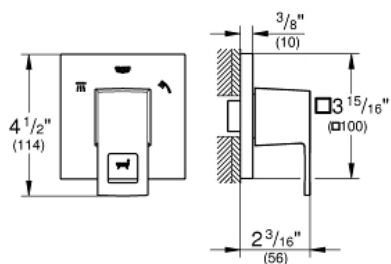

EUROCUBE
3-Way Diverter
MODEL # 29217001

Pure Freude
an Wasser

GROHE

Product Description:

**EUROCUBE
3-Way Diverter**

Standard Specification:

- GROHE StarLight chrome finish
- Metal lever handle for 3 outlets: shower head/hand shower/tub spout
- For use with 3-way diverter rough-in valves (29 902) or (29 903)
- ADA Compliant

Applicable Codes & Standards:

- ASME A112.18.1/CSA B125.1
- ICC/ANSI A117.1

Color:

- 29217001 StarLight Chrome