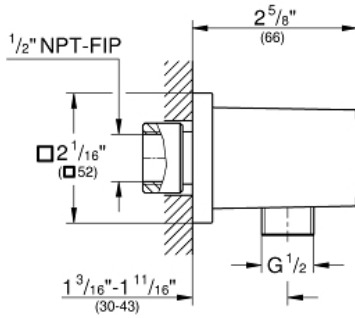

EUPHORIA CUBE
Shower Wall Union, 1/2"
MODEL # 26634000

Pure Freude
an Wasser

GROHE

Product Description:
EUPHORIA CUBE
Shower Wall Union, 1/2"

Standard Specification:

- 1/2" NPT Female Threads
- Check valve included to prevent backflow
- GROHE StarLight chrome finish

Applicable Codes & Standards:

- Energy Policy Act of 1992
- ASME A112.18.1/CSA B125.1
- CalGreen

Color:

- 26634000 StarLight Chrome