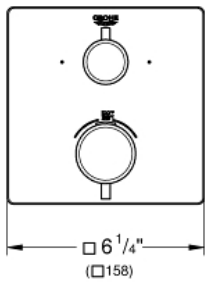

GROHTHERM
Dual Function 2-Handle
Thermostatic Trim

MODEL # 24111000

Pure Freude
an Wasser

GROHE

Product Description:

GROHTHERM

Dual Function 2-Handle Thermostatic Trim

Standard Specification:

- Required rough-in-set sold separately (GROHE Rapido SmartBox 35 601 000)
- **GROHE TurboStat** Compact cartridge with wax thermoelement
- **GROHE StarLight** chrome finish
- Wall trim plate with GROHE QuickFix (Concealing mounting screws)
- Metal trim angle adjustable up to 6°
- Thermostatic temperature control with SafeStop at 100° F/38° C
- GROHE SafeStop Plus temperature limiter at 115° F/46° C
- GROHE AquaDimmer, integrated shut off/diverter valve
- Optional Aquadimmer stop ring for shared function (14 060 000)