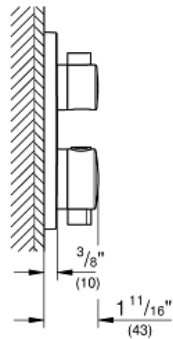

GROHTHERM
Dual Function 2-Handle
Thermostatic Trim

MODEL # 24111000

Pure Freude
an Wasser

GROHE

Product Description:

GROHTHERM

Dual Function 2-Handle Thermostatic Trim

Standard Specification:

- Required rough-in-set sold separately (GROHE Rapido SmartBox 35 601 000)
- **GROHE TurboStat** Compact cartridge with wax thermoelement
- **GROHE StarLight** chrome finish
- Wall trim plate with GROHE QuickFix (Concealing mounting screws)
- Metal trim angle adjustable up to 6°
- Thermostatic temperature control with SafeStop at 100° F/38° C
- GROHE SafeStop Plus temperature limiter at 115° F/46° C
- GROHE AquaDimmer, integrated shut off/diverter valve
- Optional Aquadimmer stop ring for shared function (14 060 000)