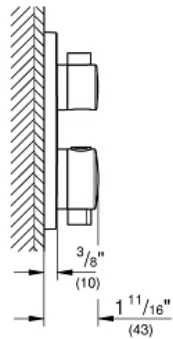

GROHTHERM
Single Function 2-Handle
Thermostatic Trim

MODEL # 24110000

Pure Freude
an Wasser

GROHE

Product Description:

GROHTHERM

Single Function 2-Handle Thermostatic Trim

Standard Specification:

- Required rough-in-set sold separately (GROHE Rapido SmartBox 35 601 000)
- **GROHE TurboStat** Compact cartridge with wax thermoelement
- **GROHE StarLight** chrome finish
- Wall trim plate with GROHE QuickFix (Concealing mounting screws)
- Metal trim angle adjustable up to 6°
- Thermostatic temperature control with SafeStop at 100° F/38° C
- GROHE SafeStop Plus temperature limiter at 115° F/46° C
- Volume control with ceramic stop valve, 120°