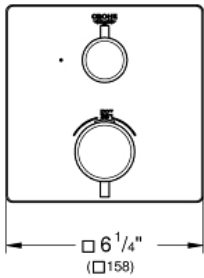

GROHTHERM
Single Function 2-Handle
Thermostatic Trim

MODEL # 24110000

Pure Freude
an Wasser

GROHE

Product Description:

GROHTHERM

Single Function 2-Handle Thermostatic Trim

Standard Specification:

- Required rough-in-set sold separately (GROHE Rapido SmartBox 35 601 000)
- **GROHE TurboStat** Compact cartridge with wax thermoelement
- **GROHE StarLight** chrome finish
- Wall trim plate with GROHE QuickFix (Concealing mounting screws)
- Metal trim angle adjustable up to 6°
- Thermostatic temperature control with SafeStop at 100° F/38° C
- GROHE SafeStop Plus temperature limiter at 115° F/46° C
- Volume control with ceramic stop valve, 120°