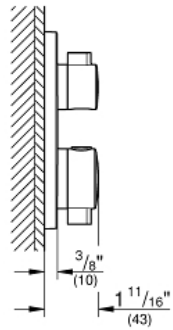

GROHTHERM
Single Function 2-Handle
Thermostatic Trim

MODEL # 24107000

Pure Freude
an Wasser

GROHE

Product Description:

GROHTHERM

Single Function 2-Handle Thermostatic Trim

Standard Specification:

- Required rough-in-set sold separately (GROHE Rapido SmartBox 35 601 000)
- **GROHE TurboStat** Compact cartridge with wax thermoelement
- **GROHE StarLight** chrome finish
- Wall trim plate with GROHE QuickFix (Concealing mounting screws)
- Metal trim angle adjustable up to 6°
- Thermostatic temperature control with SafeStop at 100° F/38° C
- GROHE SafeStop Plus temperature limiter at 115° F/46° C
- Volume control with ceramic stop valve, 120°