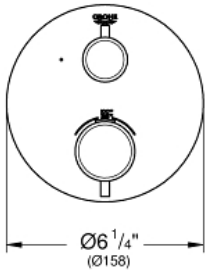

GROHTHERM
Single Function 2-Handle
Thermostatic Trim

MODEL # 24107000

Pure Freude
an Wasser

GROHE

Product Description:

GROHTHERM

Single Function 2-Handle Thermostatic Trim

Standard Specification:

- Required rough-in-set sold separately (GROHE Rapido SmartBox 35 601 000)
- **GROHE TurboStat** Compact cartridge with wax thermoelement
- **GROHE StarLight** chrome finish
- Wall trim plate with GROHE QuickFix (Concealing mounting screws)
- Metal trim angle adjustable up to 6°
- Thermostatic temperature control with SafeStop at 100° F/38° C
- GROHE SafeStop Plus temperature limiter at 115° F/46° C
- Volume control with ceramic stop valve, 120°