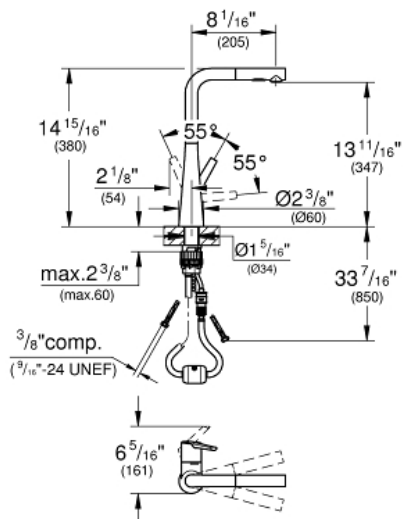

LADYLUX
Single-Handle Kitchen Faucet
MODEL # 33893DC2

Pure Freude
an Wasser

GROHE

Product Description:
LADYLUX
Single-Handle Kitchen Faucet

Standard Specification:

- Single hole installation
- **GROHE StarLight** finish
- **GROHE SilkMove** 1.4" (35 mm) ceramic cartridge
- GROHE Magnetic Docking guarantees easy retraction and smooth docking of the spray head back to the starting position
- Pull-out dual spray
- Diverter: laminar spray/SpeedClean shower jet
- Automatic return to laminar spray
- Adjustable flow rate limiter
- Swivel Spout
- Check valve included to prevent backflow
- Stainless steel flex lines
- GROHE QuickFix Plus ultra fast and simple installation - no tools needed
- 1.75 gpm

Applicable Codes & Standards:

- Energy Policy Act of 1992
- NSF 61
- ASME A112.18.1/CSA B125.1
- US Federal and State material regulations
- CalGreen
- LOGO CEC

Color:

- 33893DC2 SuperSteel InfinityFinish