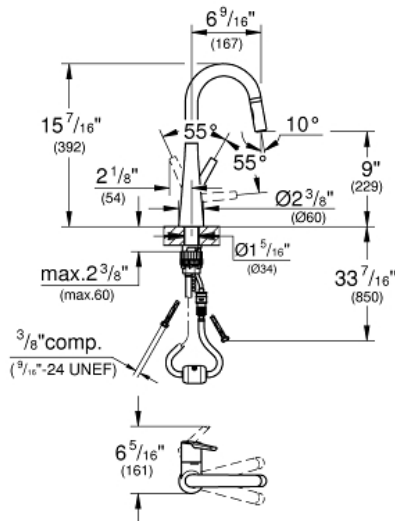

LADYLUX
Single-Handle Kitchen Faucet
MODEL # 32283DC3

Pure Freude
an Wasser

GROHE

Product Description:
LADYLUX
Single-Handle Kitchen Faucet

Standard Specification:

- For bar sinks
- Single hole installation
- **GROHE StarLight** finish
- **GROHE SilkMove** 1.4" (35 mm) ceramic cartridge
- GROHE Magnetic Docking guarantees easy retraction and smooth docking of the spray head back to the starting position
- Pull-out dual spray
- Diverter: laminar spray/SpeedClean shower jet
- Automatic return to laminar spray
- Adjustable flow rate limiter
- Swivel Spout
- Check valve included to prevent backflow
- Stainless steel flex lines
- GROHE QuickFix Plus ultra fast and simple installation - no tools needed
- 1.75 gpm

Applicable Codes & Standards:

- Energy Policy Act of 1992
- NSF 61
- ASME A112.18.1/CSA B125.1
- US Federal and State material regulations
- CalGreen
- LOGO CEC

Color:

- 32283DC3 SuperSteel InfinityFinish