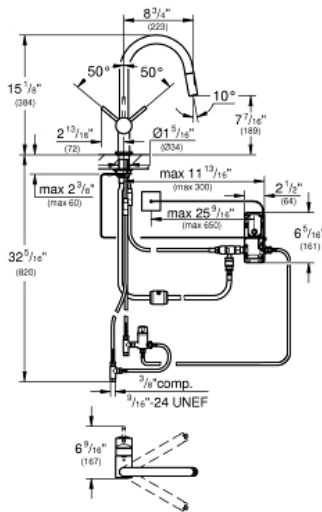

MINTA TOUCH
Single-Handle Kitchen Faucet
MODEL # 31359002

Pure Freude
an Wasser

GROHE

Product Description:
MINTA TOUCH
Single-Handle Kitchen Faucet

Standard Specification:

- C-spout
- Single hole installation
- Touch: activation of water via skin contact
- 6 V lithium-battery supply (type CR-P2)
- **CE approved and meets the requirements of IAPMO IGC 349-2017**
- Solenoid valve
- Fixed value mixing valve
- Automatic safety stop after 60 sec. (factory set)
- Type of protection IP 44
- **GROHE SilkMove** ceramic cartridge
- **GROHE StarLight** chrome finish
- Pull-out dual spray
- Swivel Spout
- Swivel area 360°
- Check valve included to prevent backflow
- Stainless steel flex lines
- Quick installation system
- GROHE Limited Lifetime Warranty
- 1.75 gpm

Applicable Codes & Standards:

- Energy Policy Act of 1992
- NSF 61
- ASME A112.18.1/CSA B125.1
- US Federal and State material regulations
- ICC/ANSI A117.1
- CalGreen
- LOGO CEC

Color:

- 31359002 StarLight Chrome