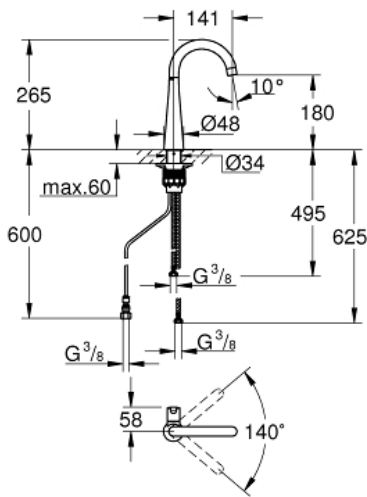

LADYLUX
Pillar Tap with Filter Function
MODEL # 30026002

Pure Freude
an Wasser

GROHE

Product Description:
LADYLUX
Pillar Tap with Filter Function

Standard Specification:

- Single hole installation
- Handle for filtered table water
- Ceramic cartridge
- **GROHE StarLight** chrome finish
- Swivel Spout
- Swivel area 140°
- Stainless steel flex lines
- GROHE QuickFix Plus ultra fast and simple installation - no tools needed
- GROHE Zero isolated inner water ways - lead and nickel free
- Requires GROHE filter set including filter head (40 438 001), sold separately
- 1.75 gpm

Applicable Codes & Standards:

- Energy Policy Act of 1992
- NSF 61
- ASME A112.18.1/CSA B125.1
- US Federal and State material regulations
- ICC/ANSI A117.1
- LOGO NSF

Color:

- 30026002 StarLight Chrome