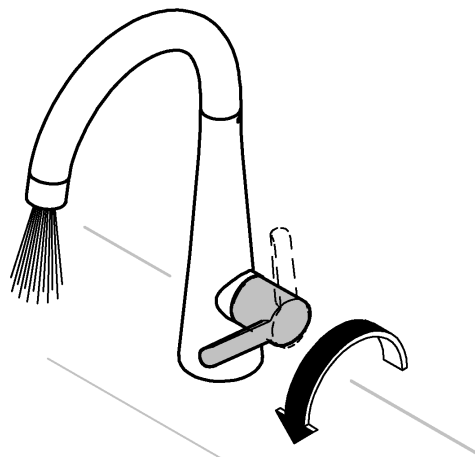

G^{3/8}
SW19
660mm

2

3

4

5

6

MAINTENANCE 

Pure Freude an Wasser