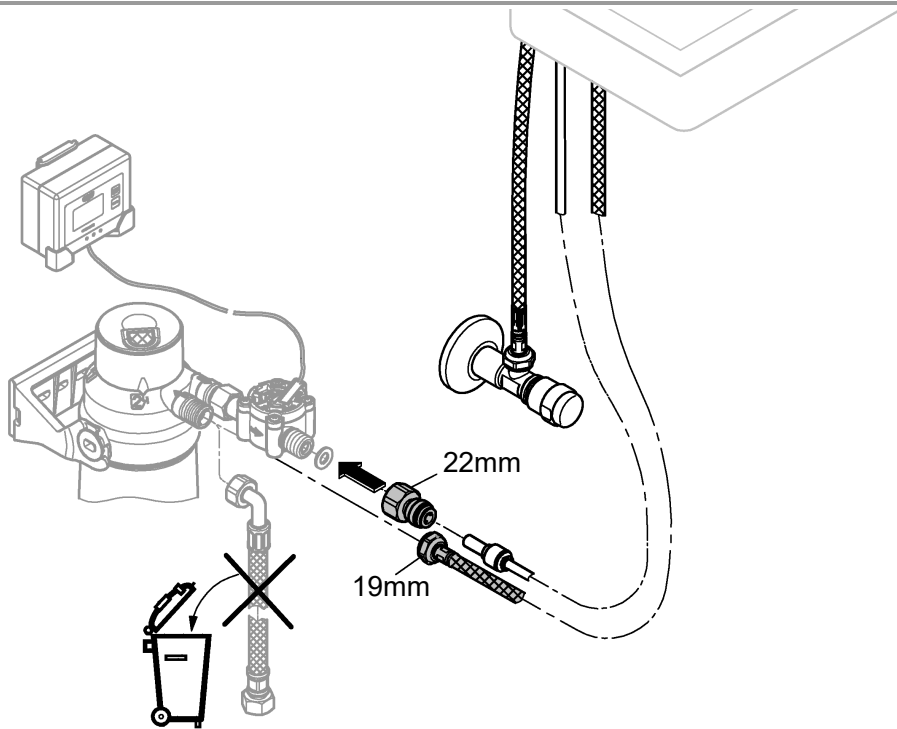

G^{3/8}
SW19
660mm

2

3

4

5

6

MAINTENANCE 

Pure Freude an Wasser