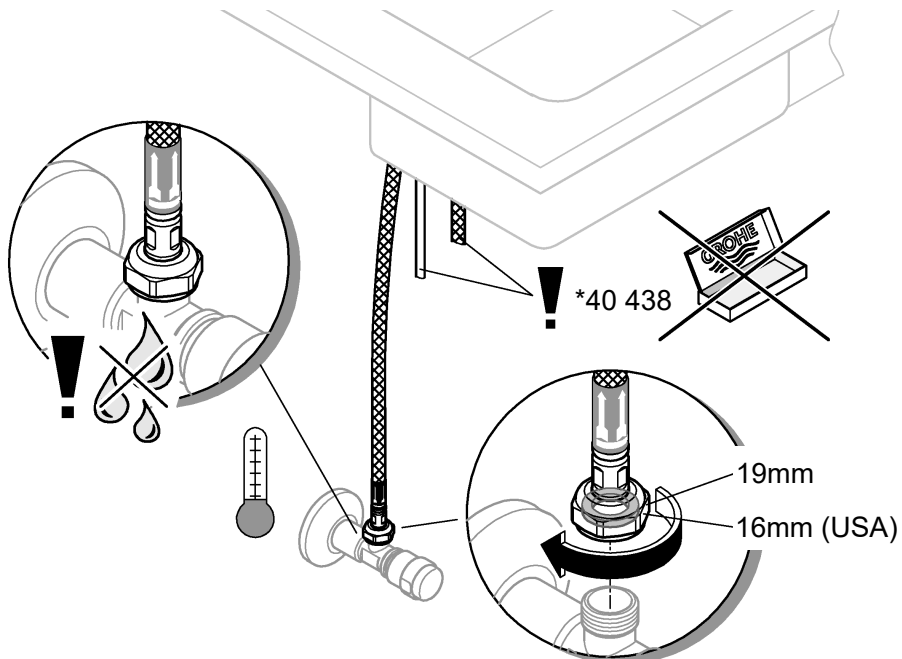

G^{3/8}
SW19
660mm

2

3

4

5

6

MAINTENANCE 

Pure Freude an Wasser