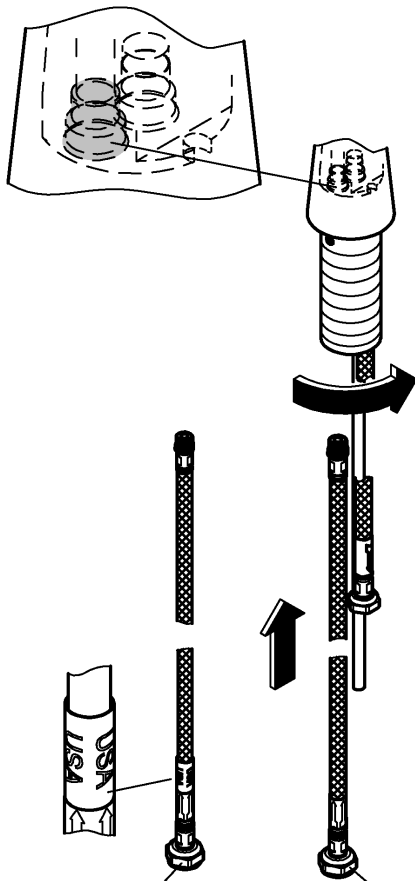

psi

max. 145

7.25 14.5 72.5

bar

max. 10

0.5 1 5

°F

max. 158°

140°

°C

max. 70°

60°

1