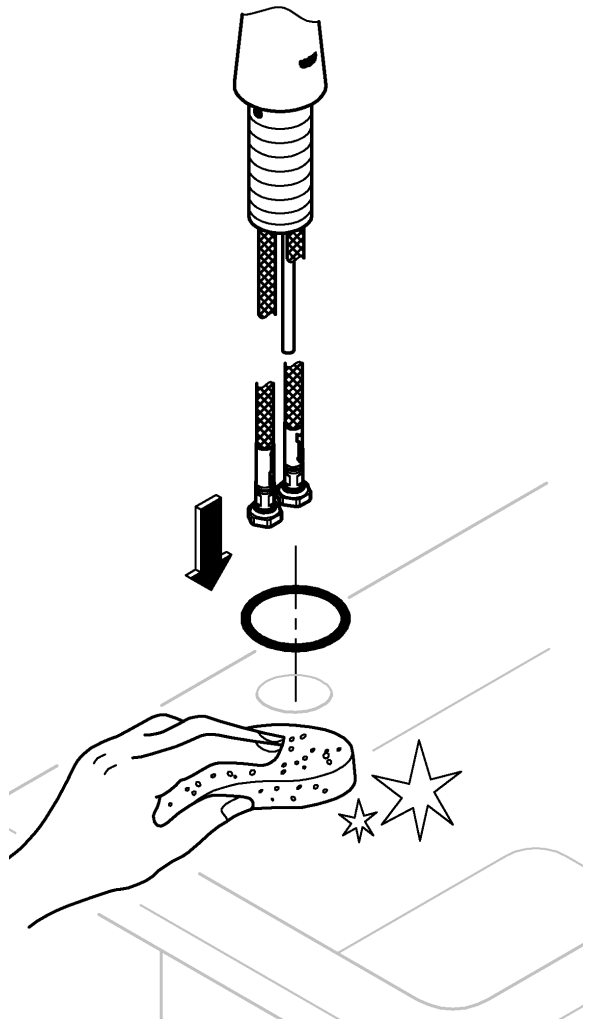

G^{3/8}
SW19
660mm

2

3

4

5

6

MAINTENANCE 

Pure Freude an Wasser