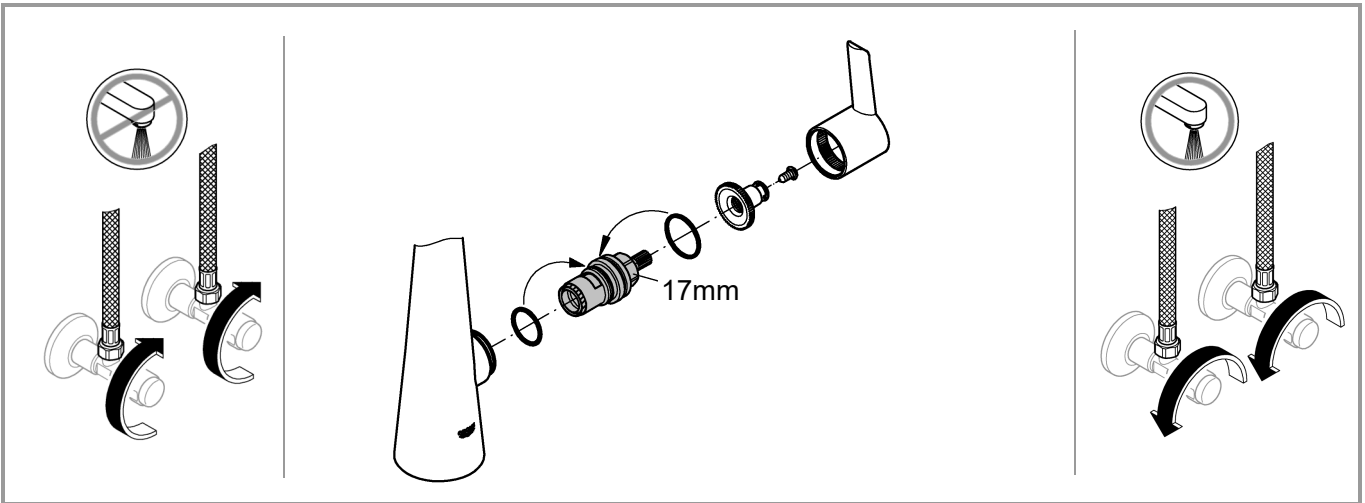

G^{3/8}
SW19
660mm

2

3

4

5

6

MAINTENANCE 

Pure Freude an Wasser