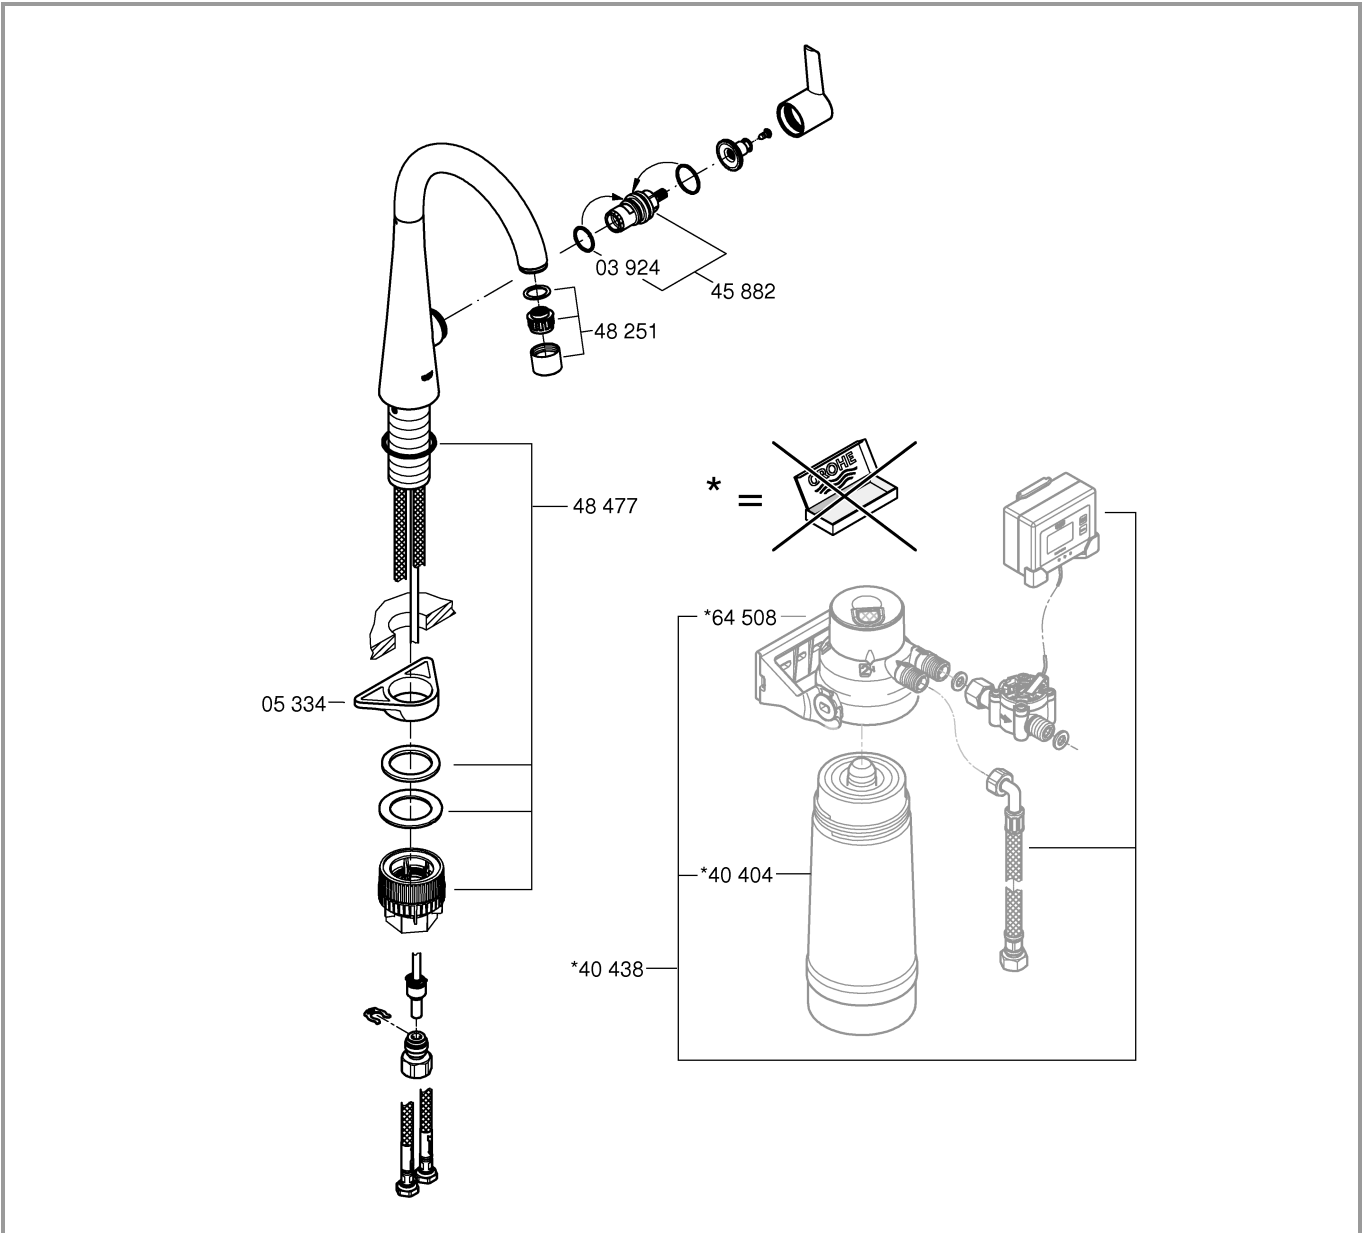

G^{3/8}
SW19
660mm

2

3

4

5

6

MAINTENANCE 

Pure Freude an Wasser