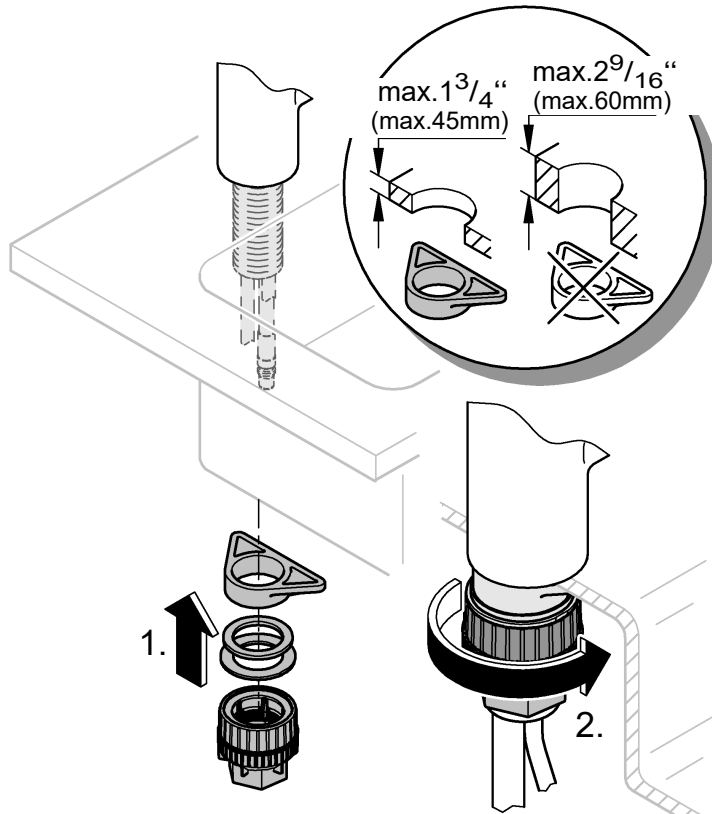

G^{3/8}
SW19
660mm

2

3

4

5

6

MAINTENANCE 

Pure Freude an Wasser