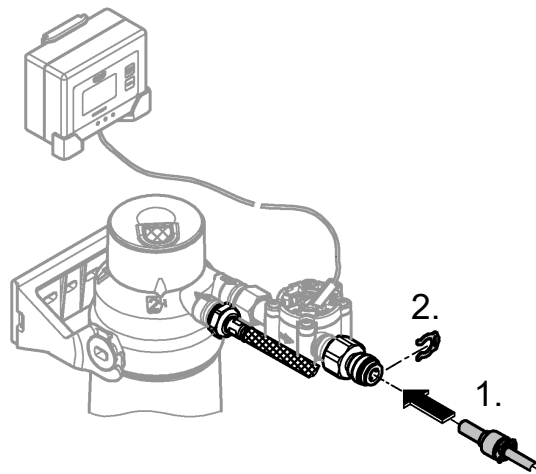

G^{3/8}
SW19
660mm

2

3

4

5

6

MAINTENANCE 

Pure Freude an Wasser