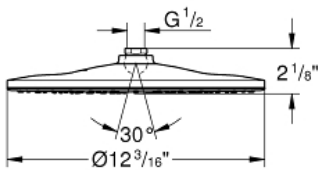

RAINSHOWER MONO 310
Shower Head 1 Spray

MODEL # 26569A00

Pure Freude
an Wasser

GROHE

Product Description:
RAINSHOWER MONO 310
Shower Head 1 Spray

Standard Specification:

- GROHE PureRain
- Spray plate hard graphite
- Ball joint with turning angle $\pm 10^\circ$
- 1/2" Connection thread
- **GROHE EcoJoy** 1.75 gpm (6.6 l/min) flow limiter
- **GROHE DreamSpray** perfect spray pattern
- **GROHE StarLight** finish
- **SpeedClean** anti-lime system
- Inner WaterGuide for a longer life
- Suitable for instantaneous heater
- Min. recommended pressure: 15 psi (1.0 bar)