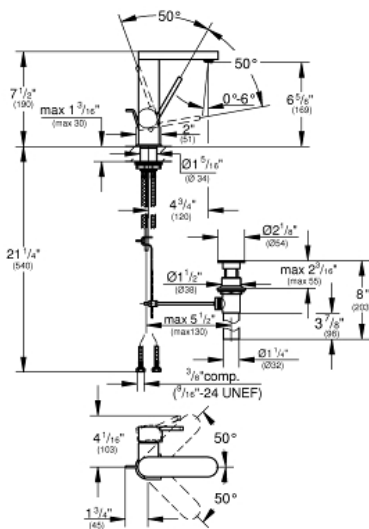

GROHE PLUS Single-Handle Bathroom Faucet M-Size

MODEL # 23956003

Pure Freude
an Wasser

GROHE

Product Description:
GROHE PLUS
Single-Handle Bathroom Faucet M-Size

Standard Specification:

- Single hole installation
- Metal lever handle
- **GROHE SilkMove** 1.1" (28 mm) ceramic cartridge
- With temperature limiter
- **GROHE StarLight** chrome finish
- **GROHE EcoJoy**
- **GROHE AquaGuide** adjustable flow control
- **GROHE QuickFix** installation system
- Swivel spout with easy docking
- Swivel area 90°
- Includes waste-set drain assembly
- Stainless steel flex lines
- Max flow rate: 1.2 gpm (4.56 L/min)

Applicable Codes & Standards:

- Energy Policy Act of 1992
- NSF 61
- ASME A112.18.1/CSA B125.1
- US Federal and State material regulations
- EPA WaterSense®
- CalGreen
- LOGO CEC

Color:

- 23956003 StarLight Chrome