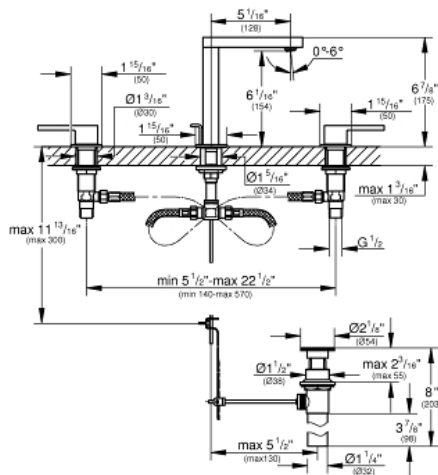

GROHE PLUS
8" Widespread Two-Handle
Bathroom Faucet L-Size

MODEL # 20302EN3

Pure Freude
an Wasser

Product Description:

GROHE PLUS

8" Widespread Two-Handle Bathroom Faucet L-Size

Standard Specification:

- Metal lever handle
- 1/2" (13mm) ceramic cartridge (90° turn)
- **GROHE StarLight** finish
- **GROHE EcoJoy**
- **GROHE AquaGuide** adjustable flow control
- **GROHE QuickFix** rapid installation system
- Spout with flow control
- Includes waste-set drain assembly
- Pressure resistant flexible connection hoses (between spout and side valves)
- Max flow rate: 1.2 gpm (4.56 L/min)

Applicable Codes & Standards:

- Energy Policy Act of 1992
- NSF 61
- ASME A112.18.1/CSA B125.1
- US Federal and State material regulations
- EPA WaterSense®
- CalGreen
- LOGO CEC

Color:

- 20302EN3 Brushed Nickel InfinityFinish