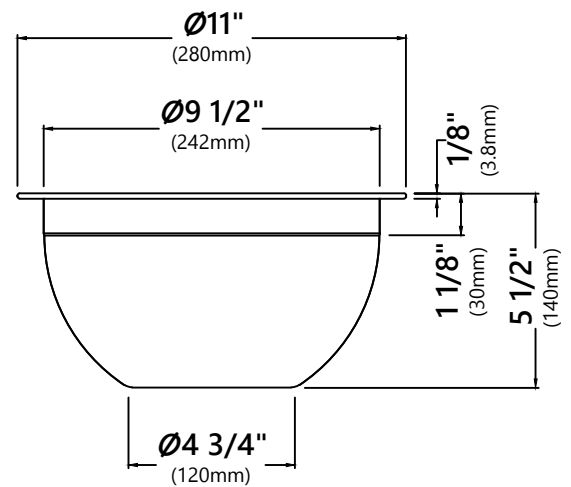

KBW-2

Stainless Steel Bowl

Bowl Dimensions

Overall Dimensions: 11" x 5 1/2"

Features

- Durable 304 Stainless Steel Construction
- Satin Polish
- Designed to Use with KAB-103, KAB-104 and KAB-105 Accessories Boards
- Included with the KWU120-45 kitchen sink

Warranty

Kraus Limited Lifetime Warranty

see website for details www.kraususa.com

KCL-2

Stainless Steel Colander

Colander Dimensions

Overall Dimensions: 11" x 4 5/8"

Features