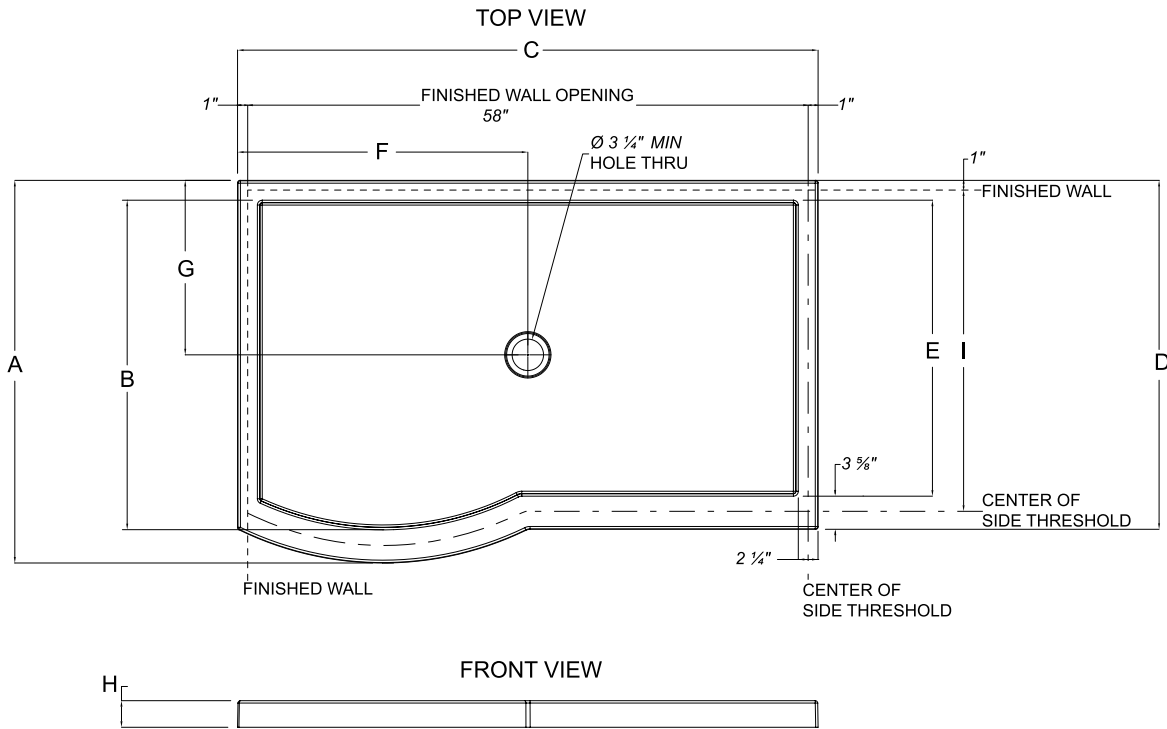

ROMAN HALF-CURVED

ACRYLIC
SHOWER BASES

IN-LINE MODELS ABF3260HC, ABF3660HC

ABF3260BF-L

Left-side configuration

ABF3260BF-R

Right-side configuration

ABF3660HCL

ABF3660HCR

*** BASE DIMENSIONS**

BASE	A	B	C	D	E	F	G	H	I
ABF3260HC	35"	32"	60"	32 1/8"	25 1/4"	9"	16"	2 3/4"	29 1/4"
ABF3660HC	39"	36"	60"	36 1/8"	30 5/8"	30"	18"	2 3/4"	33 1/4"

*Tolerance on dimensions: ± 1/4"