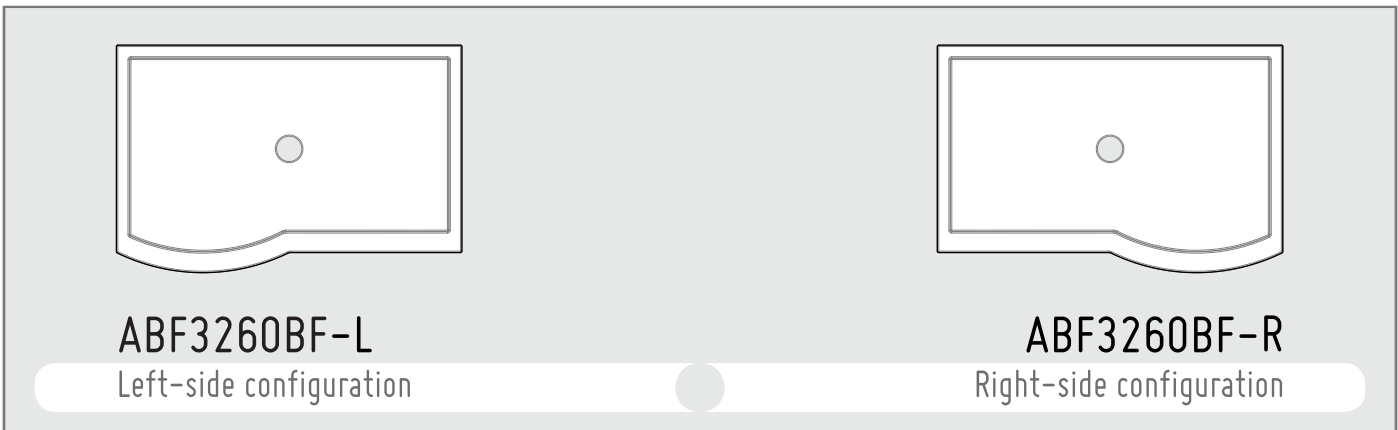

ROMAN HALF-CURVED

ACRYLIC
SHOWER BASES

IN-LINE MODELS ABF3260HC, ABF3660HC

ABF3260BF-L

Left-side configuration

ABF3260BF-R

Right-side configuration

ABF3660HCL

ABF3660HCR

*** BASE DIMENSIONS**

BASE	A	B	C	D	E	F	G	H	I
ABF3260HC	35"	32"	60"	32 1/8"	25 1/4"	9"	16"	2 3/4"	29 1/4"
ABF3660HC	39"	36"	60"	36 1/8"	30 5/8"	30"	18"	2 3/4"	33 1/4"

*Tolerance on dimensions: ± 1/4"