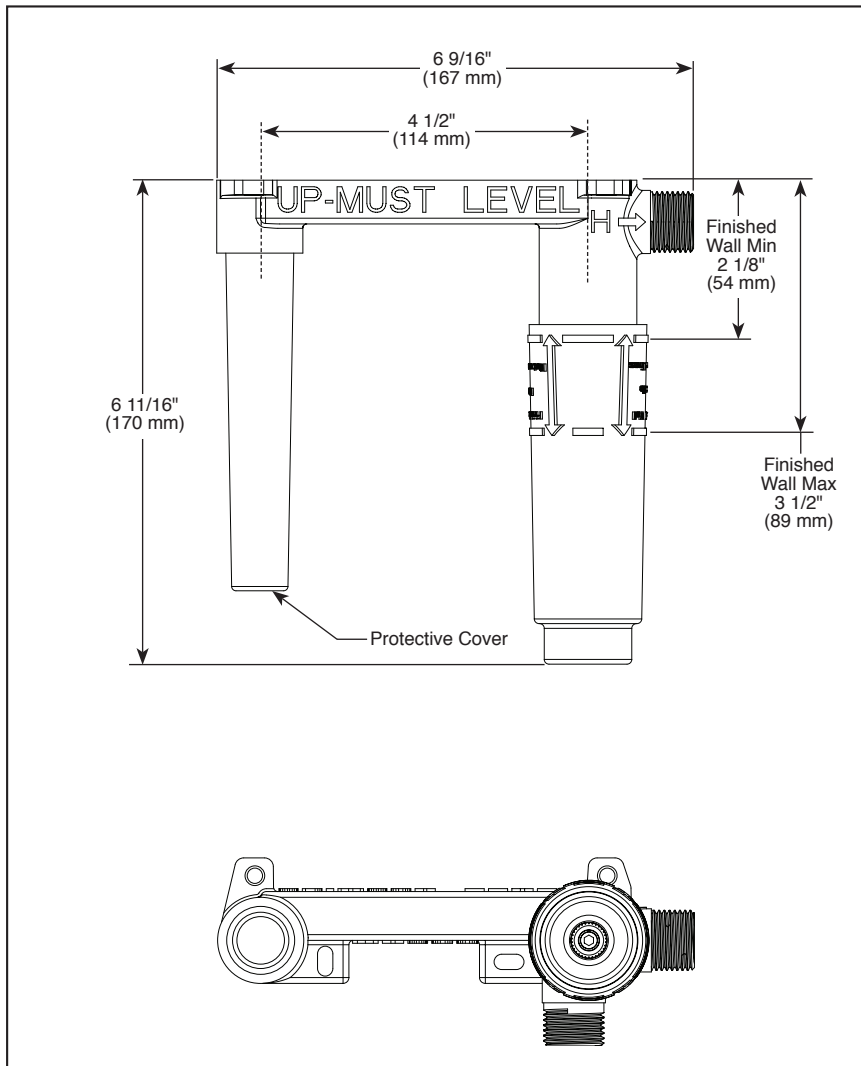

BRIZO®

BATHROOM ROUGH

- R85800
- 1/2" Rough-In
- Two handle, two hole wall mount rough

Submitted Model No.: _____

Specific Features: _____

STANDARD SPECIFICATIONS

- 1/2" NPT supply threads
- Solid brass body
- Trim sold separately
- Pre-assembled protective plasterguard indicates finished wall location
- Accomodates finished wall variation up to 1 3/8" (35 mm)
- Refer to product installation instructions