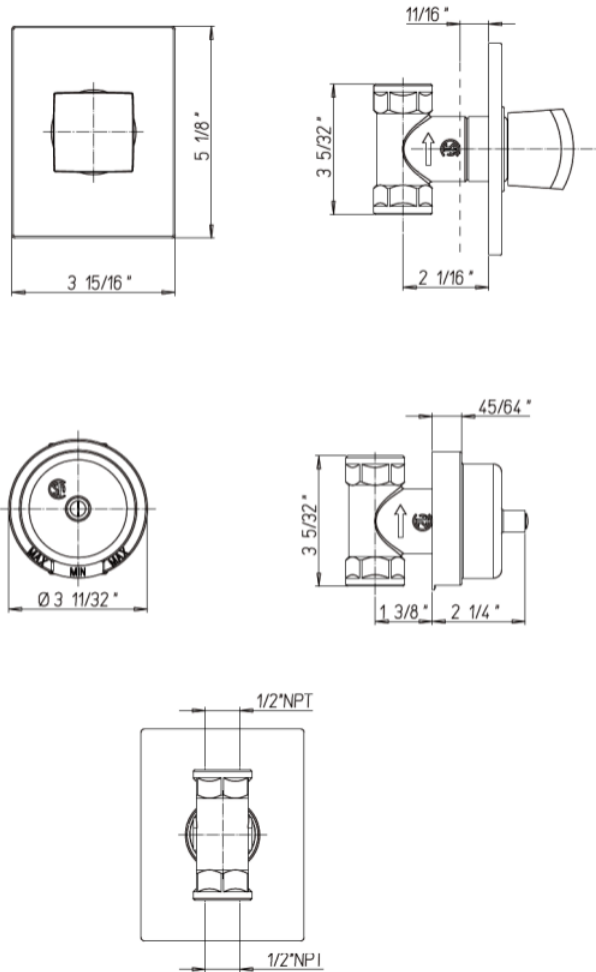

LATOSCANA
by Faini

89-400

Lady volume control
3/4" ceramic disk valve
1/2" inlet connections
Rough included.

Lady Series

89-400

Volume Control, Transitional Styling

STANDARDS

- Compliant with ASME A112.18.1-B125.1
- Compliant with AB1953
- Compliant with ANSI NSF61 – Annex G
- Certified by CSA International
- Compliant with ANSI A117.1

Finishes	89CR400	89PW400	89OK400
Polished Chrome	X		
Brushed Nickel		X	
Satin Gold			X

Features	89CR400	89PW400	89OK400
Solid Brass Construction	X	X	X
3/4" ceramic disk valves	X	X	X
1/2" inlet connections	X	X	X
Ceramic Cartridges Allow For Precise Flow Control	X	X	X
ADA Compliant	X	X	X
Step-By-Step Installation Instructions	X	X	X
12.49 GPM	X	X	X