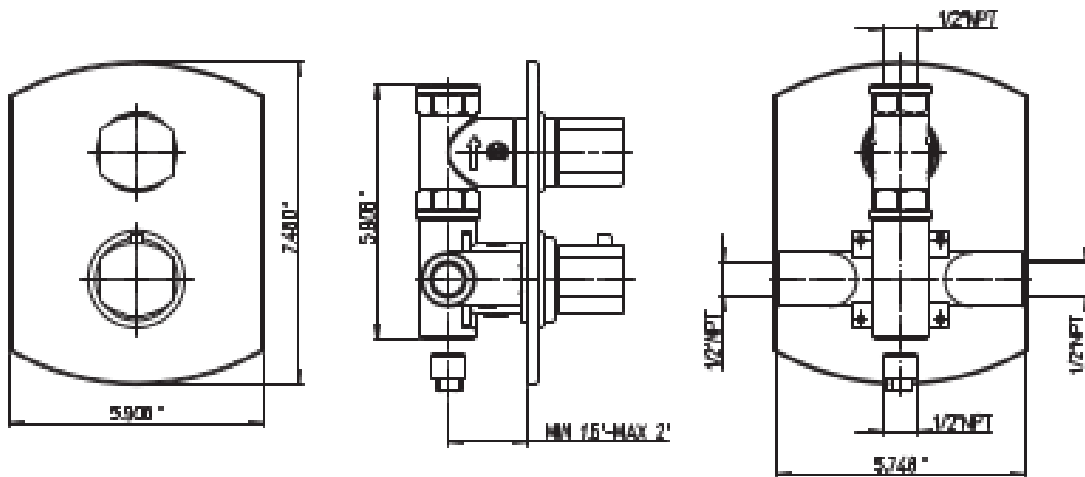

# 86-690

Novello thermostatic valve with  
 $\frac{3}{4}$ " ceramic disk volume control  
 $\frac{1}{2}$ " inlet connections