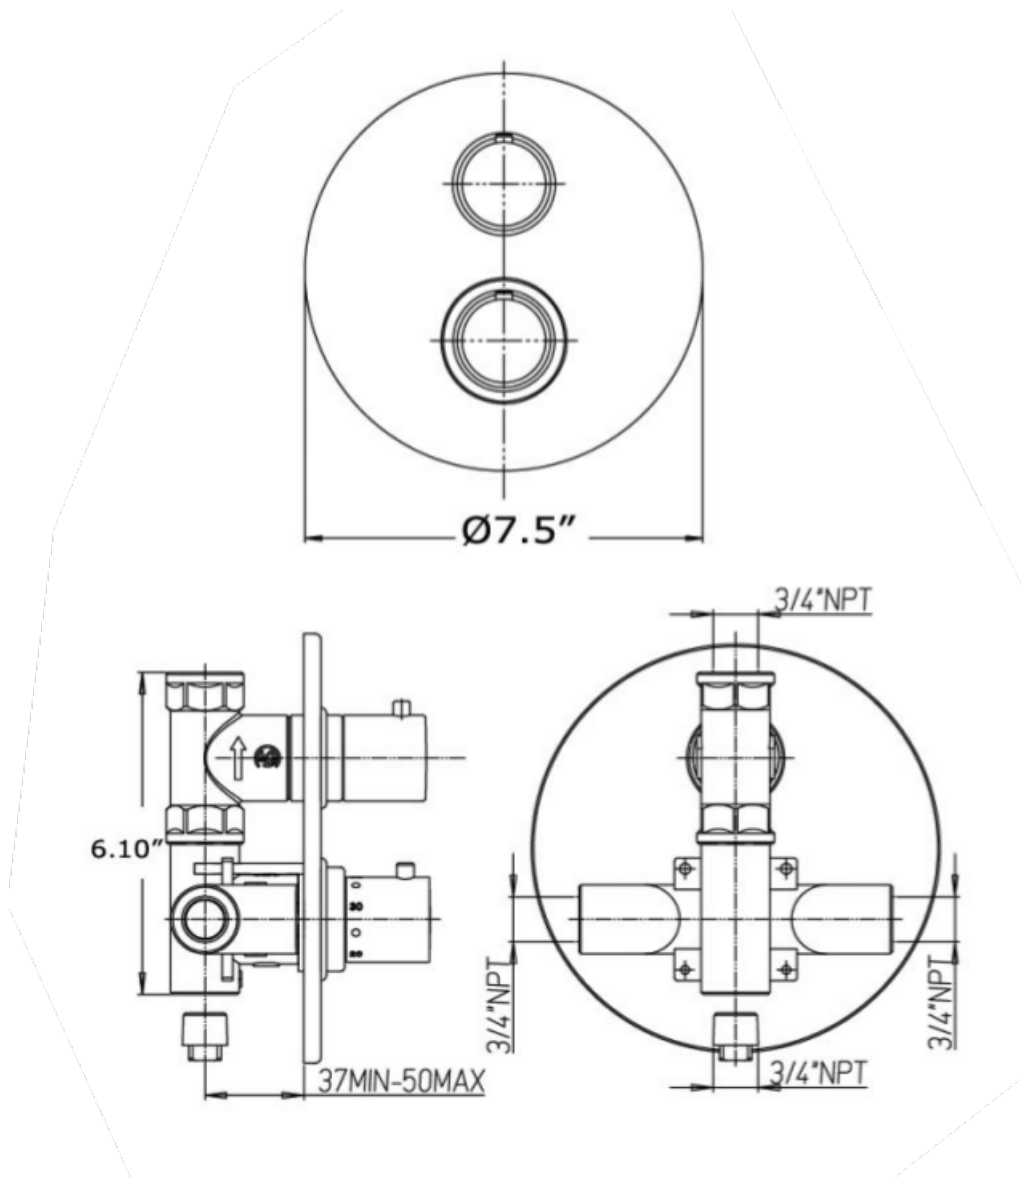

# 78-690

Elba thermostatic valve with  $3/4''$   
ceramic disk volume control  
 $1/2''$  inlet connections

## Elba Series

78-690

Thermostatic Valve,  
Traditional Styling