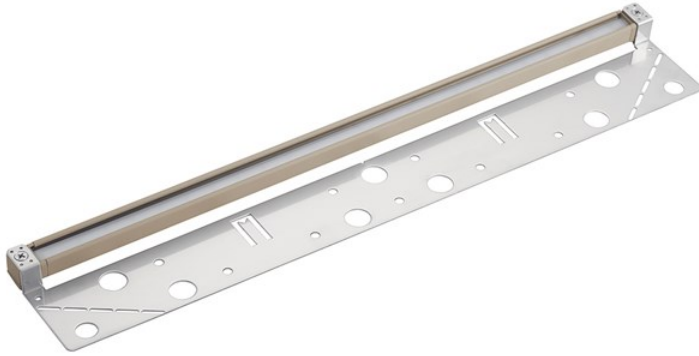

12V 2700K LED 18" Hardscape Textured Sand

16103SD27 (Sand)

Project Name: _____
Location: _____
Type: _____
Qty: _____
Comments: _____

Certifications/Qualifications

www.kichler.com/warranty

Dimensions

Base Backplate	INCLUDED
Height	0.75"
Length	18.00"
Width	3.00"

Primary Lamping

Expected Life Span	40000
Volt-Amperes (VA)	4.30

Product/Ordering Information

SKU	16103SD27
Finish	Stone/Natural
UPC	783927533812

Specifications

Material	ALUMINUM
----------	----------

Additional Finishes

2) Incandescent Equivalent: The incandescent equivalent as presented is an approximate number and is for reference only.

KICHLER®

12V 3000K LED 18" Hardscape Textured Sand

16103SD30 (Sand)

Project Name: _____
Location: _____
Type: _____
Qty: _____
Comments: _____