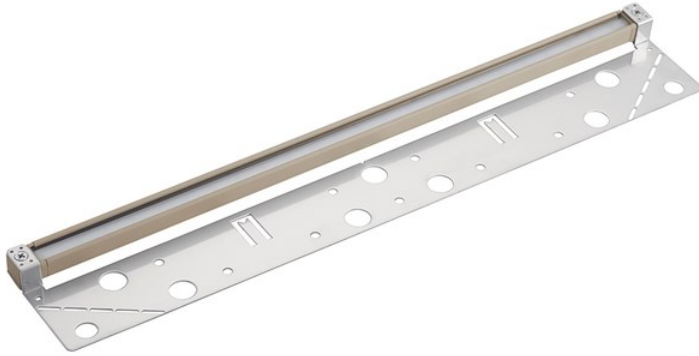

12V 2700K LED 18" Hardscape Textured Sand

16103SD27 (Sand)

Project Name: _____
Location: _____
Type: _____
Qty: _____
Comments: _____

Certifications/Qualifications

www.kichler.com/warranty

Dimensions

Base Backplate	INCLUDED
Height	0.75"
Length	18.00"
Width	3.00"

Electrical

Operating Voltage Range	9-15 VAC
Supply Wire (Degrees)	84
Voltage	12V

Mounting/Installation

Connector	Yes
Wire Connectors	Wire Nuts

Photometrics

Color Rendering Index	80
Delivered Efficacy (Lumens/Watt)	40
Delivered Lumens	125
Kelvin Temperature	2700K

Primary Lamping

Expected Life Span	40000
Volt-Amperes (VA)	4.30

Product/Ordering Information

SKU	16103SD27
Finish	Stone/Natural
UPC	783927533812

Specifications

Material	ALUMINUM
----------	----------

Additional Finishes