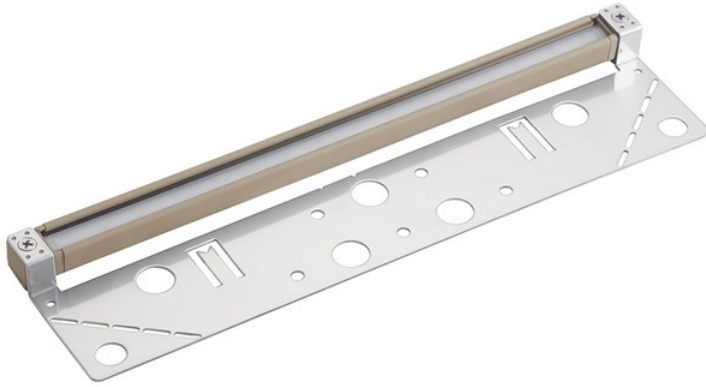

12V 2700K LED 12" Hardscape Textured Sand

16102SD27 (Sand)

Project Name: _____
Location: _____
Type: _____
Qty: _____
Comments: _____

Certifications/Qualifications

www.kichler.com/warranty

Dimensions

Base Backplate	INCLUDED
Height	0.75"
Length	13.50"
Width	3.00"

Electrical

Operating Voltage Range	9-15 VAC
Supply Wire (Degrees)	84
Voltage	12V

Mounting/Installation

Connector	Yes
Wire Connectors	Wire Nuts

Photometrics

Color Rendering Index	80
Delivered Efficacy (Lumens/Watt)	44
Delivered Lumens	85
Kelvin Temperature	2700K

Primary Lamping

Expected Life Span	40000
Volt-Amperes (VA)	2.80

Product/Ordering Information

SKU	16102SD27
Finish	Stone/Natural
UPC	783927533683

Specifications

Material	ALUMINUM
----------	----------

Additional Finishes