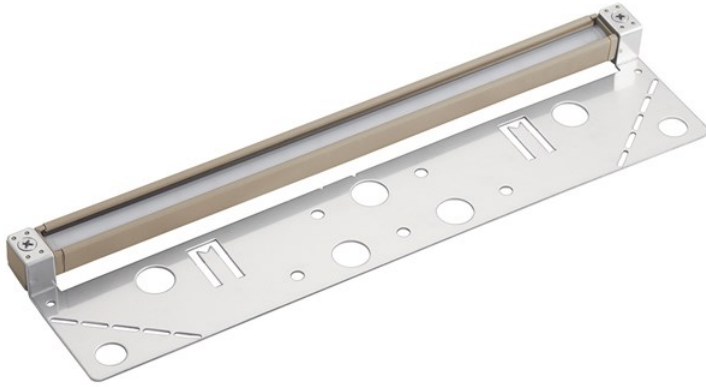

12V 2700K LED 12" Hardscape Textured Sand

16102SD27 (Sand)

Project Name: _____
Location: _____
Type: _____
Qty: _____
Comments: _____

Certifications/Qualifications

www.kichler.com/warranty

Dimensions

Base Backplate	INCLUDED
Height	0.75"
Length	13.50"
Width	3.00"

Primary Lamping

Expected Life Span	40000
Volt-Amperes (VA)	2.80

Product/Ordering Information

SKU	16102SD27
Finish	Stone/Natural
UPC	783927533683

Specifications

Material	ALUMINUM
----------	----------

Additional Finishes

2) Incandescent Equivalent: The incandescent equivalent as presented is an approximate number and is for reference only.

KICHLER®

12V 3000K LED 12" Hardscape Textured Sand

16102SD30 (Sand)

Project Name: _____
Location: _____
Type: _____
Qty: _____
Comments: _____