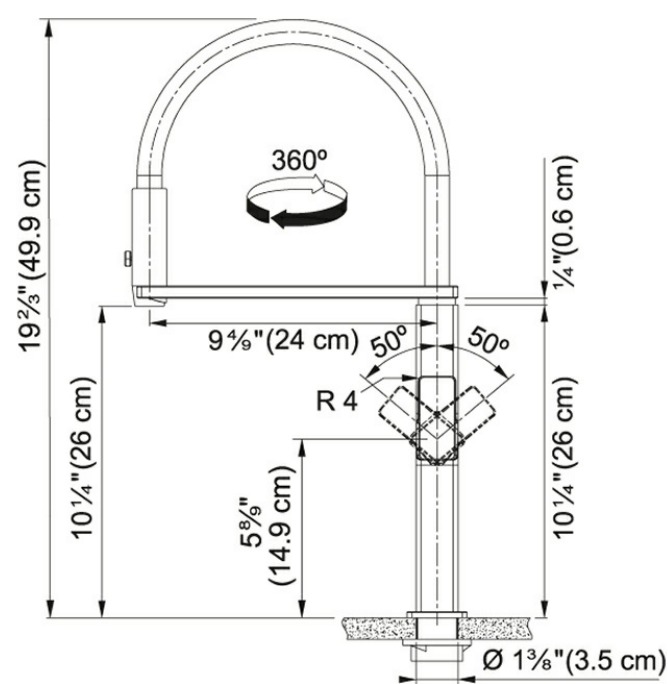

Peak FFPD5550 Stainless Steel-Black

Product Picture

Technical Drawing

Product Information

| | |
|--------------------------|------------------------|
| Version | Semi Pro |
| Spray Type | Full Spray |
| Faucet Operation | Side Lever |
| Flow Rate | 1.75 gpm |
| Cartridge | 35mm Ceramic Cartridge |
| Where to buy | Showroom |
| Countertop hole diameter | 1 3/8" |

Article Numbers

| | |
|----------------|--------------|
| FUN# | 115.0547.857 |
| US Part Number | FFPD5550 |