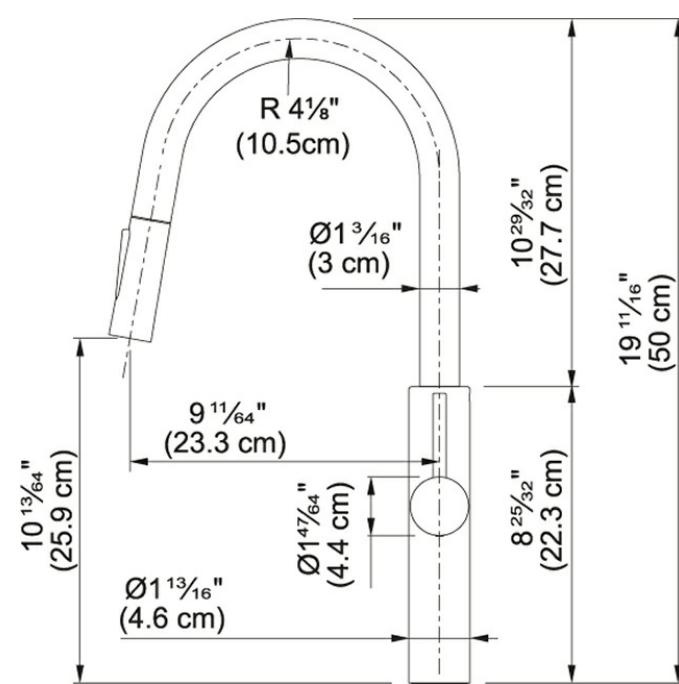

Pescara FF4800 Polished Chrome

Product Picture

Technical Drawing

Product Information

Version	Semi-Pro Pull-Down
Spray Type	Full and Needle Spray
Faucet Operation	Side Lever
Flow Rate	1.75 gpm
Cartridge	35mm Ceramic Cartridge
Where to buy	Showroom
Countertop hole diameter	1 3/8"

Article Numbers

FUN#	115.0539.024
US Part Number	FF4800