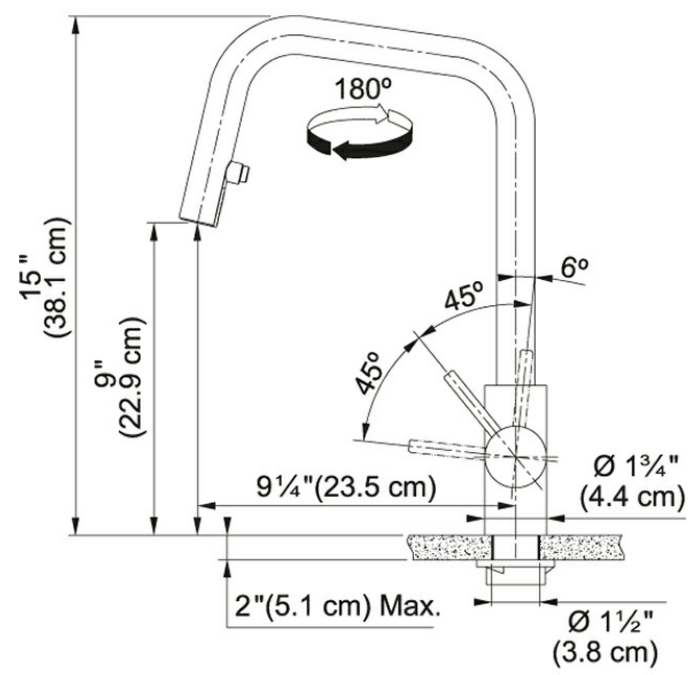

# Kubus FF4250 Stainless Steel

Product Picture

Technical Drawing

Product Information

Version	Pull-Down Spray
Spray Type	Full and Needle Spray
Faucet Operation	Side Lever
Flow Rate	1.75 gpm
Where to buy	Showroom
Countertop hole diameter	1 3/8"

Article Numbers

FUN#	115.0529.209
US Part Number	FF4250