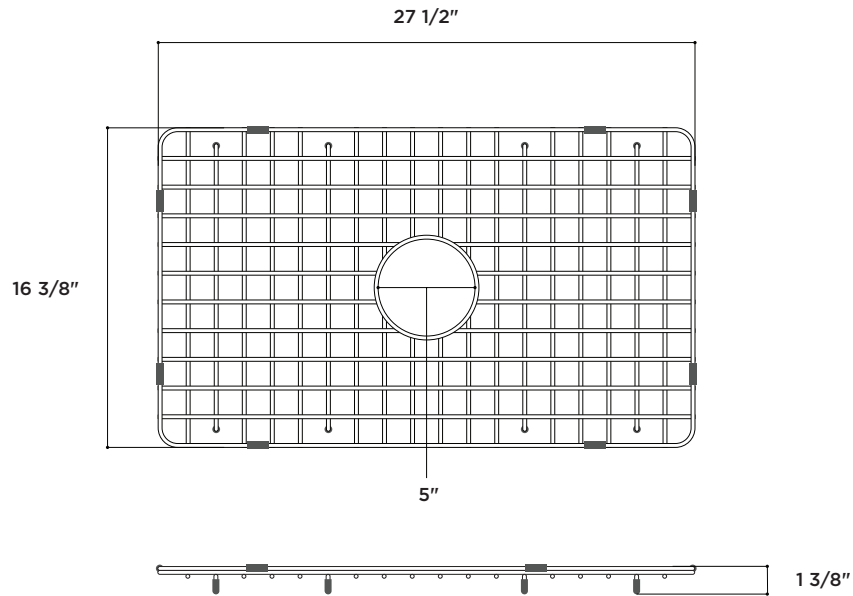

## Stainless Steel Sink Grid SSG-LTW3019

*compatible with Latoscana LTW3019 30" Fireclay Sink*

### FEATURES

- stainless steel
- 5" drain opening

### DIMENSIONS

SSG-LTW3018	width	length	height	sink width
exterior	<b>27 1/2"</b>	<b>16 3/8"</b>	<b>1 3/8"</b>	<b>30"</b>
<i>also available in sizes compatible with 27" and 36" sinks</i>				

**LIST PRICE**  
**\$145.00**