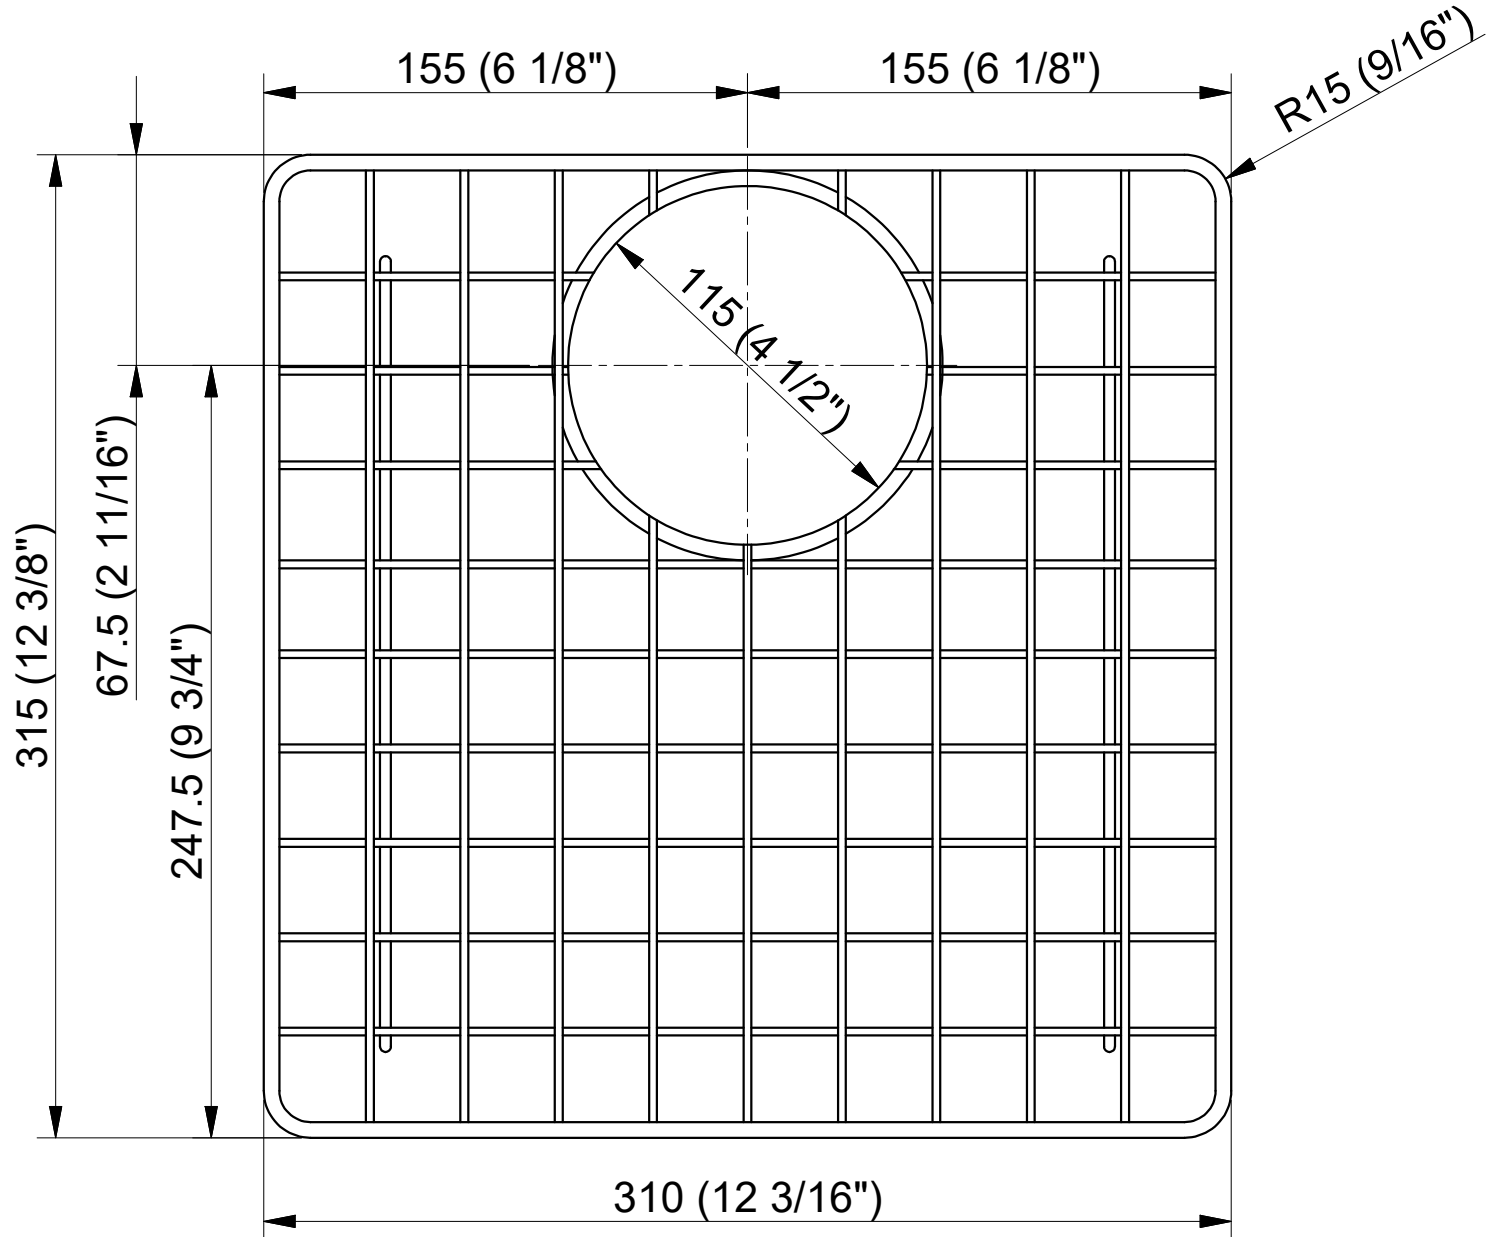

Adatta per Modelli:  
AM8620  
LX8620  
ON8420

cd. GRID86