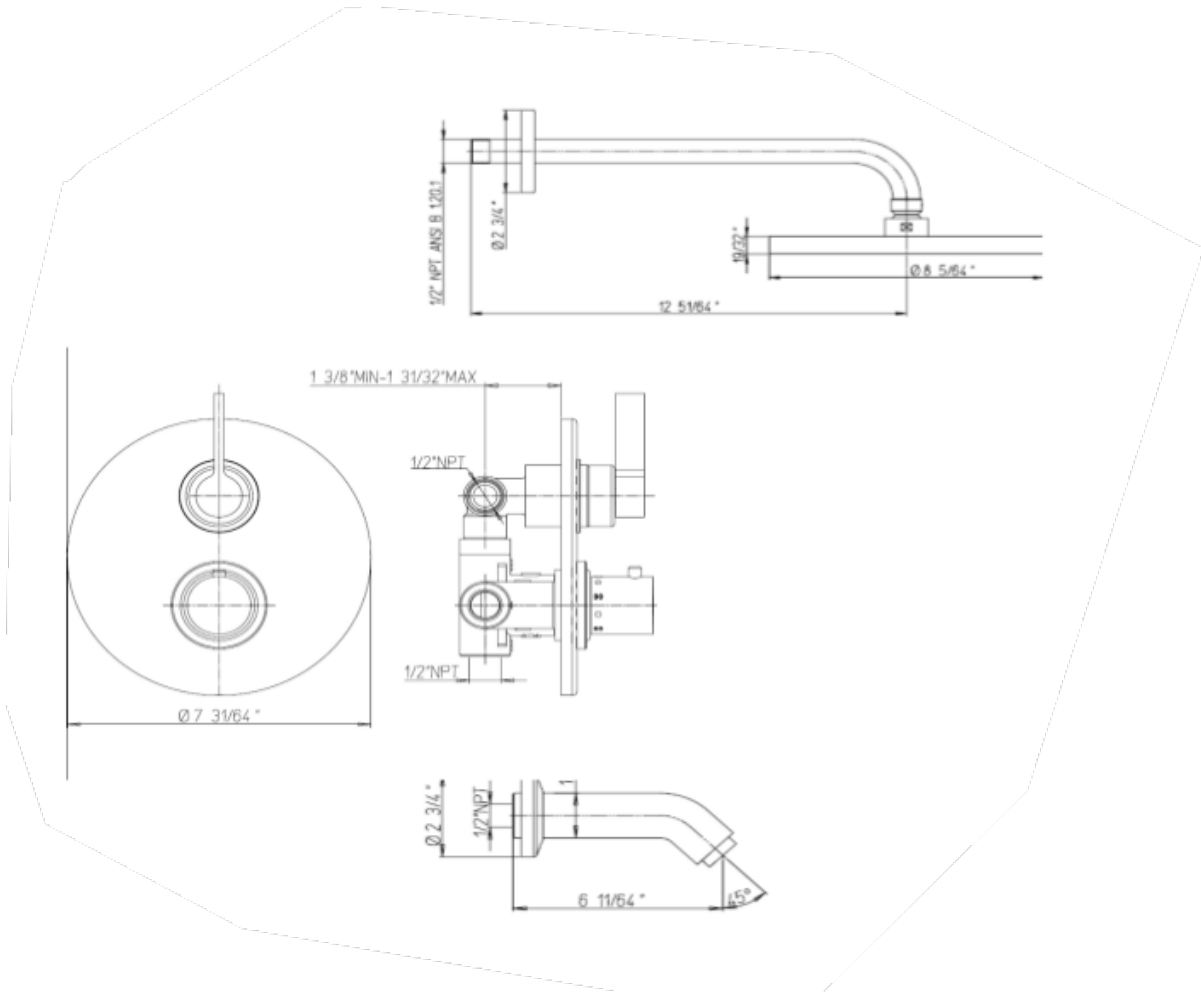

LATOSCANA
by Painsi

85-691KITTH16

Elix thermostatic valve with 2-way
diverter volume control
8" rain shower head with 12" arm
Rough Included.

Elix Series

85-691KITTH16

Shower Set, Contemporary Styling

STANDARDS

Features

	85CR691KITTH16	85PW691KITTH16
Solid Brass Construction	X	X
2-Way Diverter Volume Control	X	X
Meets NSF 61/9 Annex G Lead Requirements	X	X
ADA Compliant	X	X
Step-By-Step Installation Instructions	X	X
Limited Lifetime Warranty	X	X
2.0 GPM	X	X