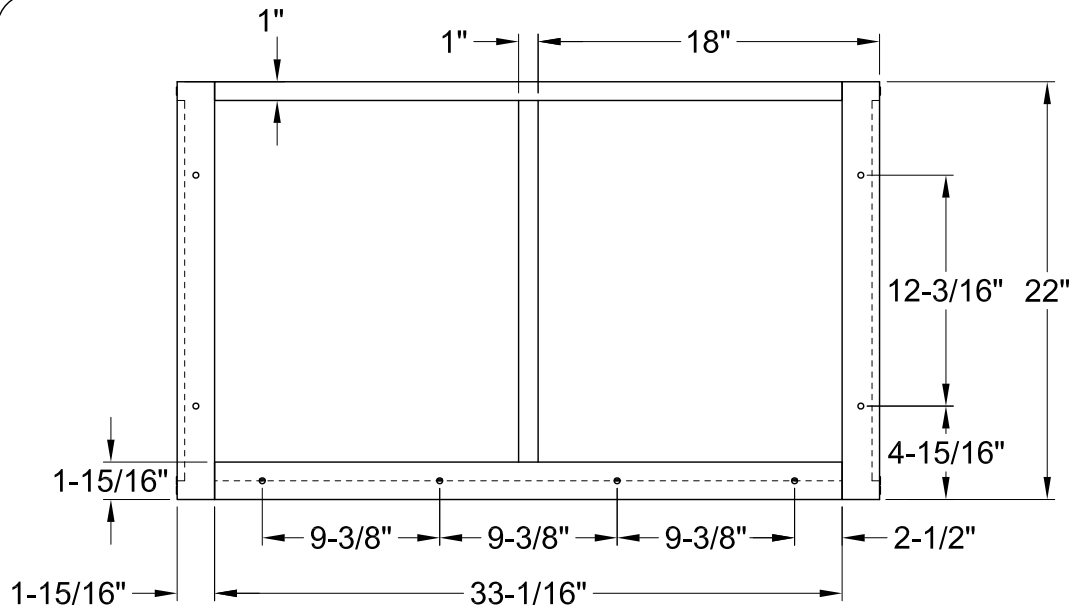

VSP3722B0,1,5,8

Iron Bathroom Console Sink Base With Glass Shelf

VSPBRKT x 2 pcs
(Scale 3:1)