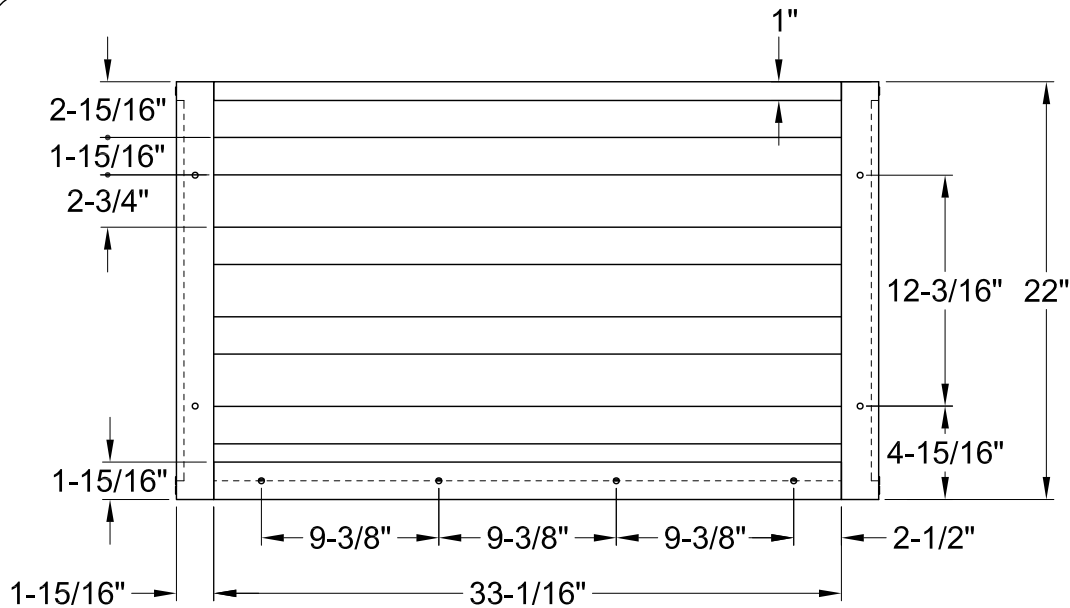

VSP3722A0,1,5,8

Iron Bathroom Console Sink Base

VSPBRKT x 2 pcs

(Scale 3:1)