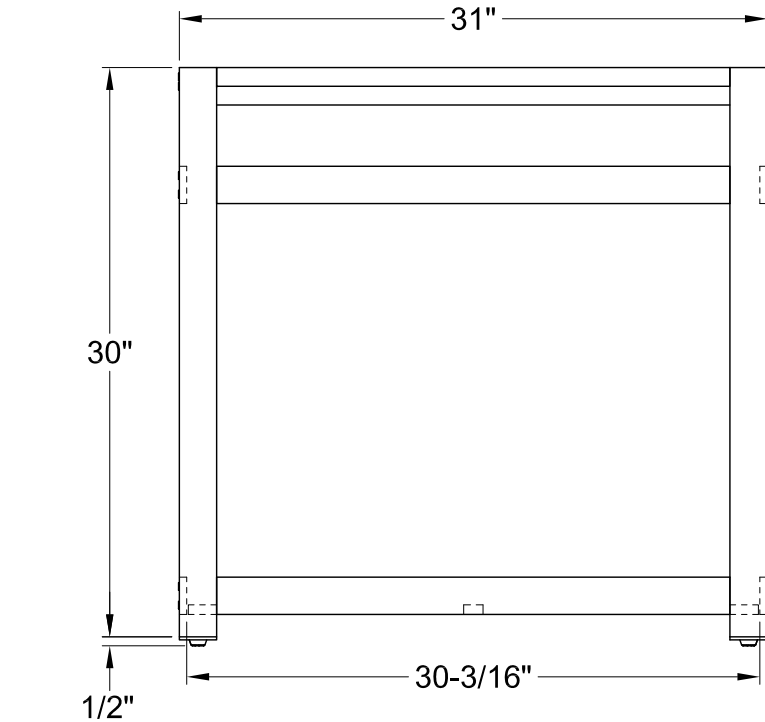

# VSP3122B0,1,2,5,6,8

Iron Bathroom Console Sink Base With Glass Shelf

VSPBRKT x 2 pcs

(Scale 3:1)