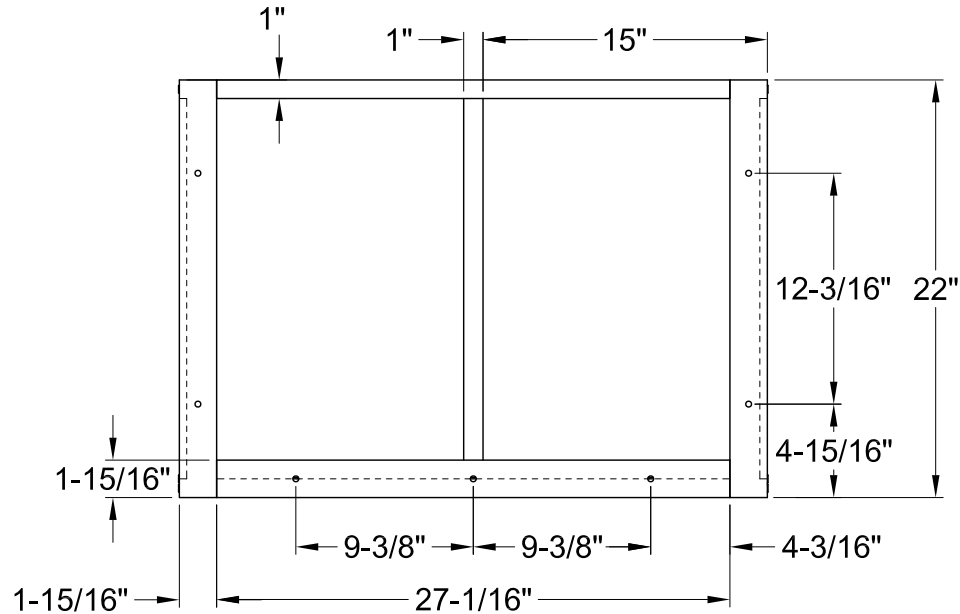

# VSP3122B0,1,2,5,6,8

Iron Bathroom Console Sink Base With Glass Shelf

VSPBRKT x 2 pcs

(Scale 3:1)