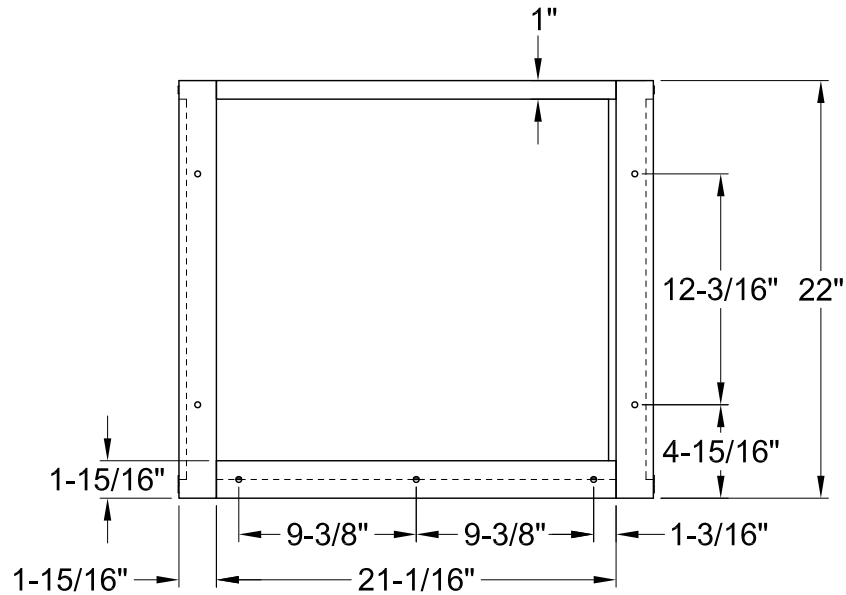

VSP2522B0,1,2,5,6,8

Iron Bathroom Console Sink Base With Glass Shelf

VSPBRKT x 2 pcs

(Scale 3:1)