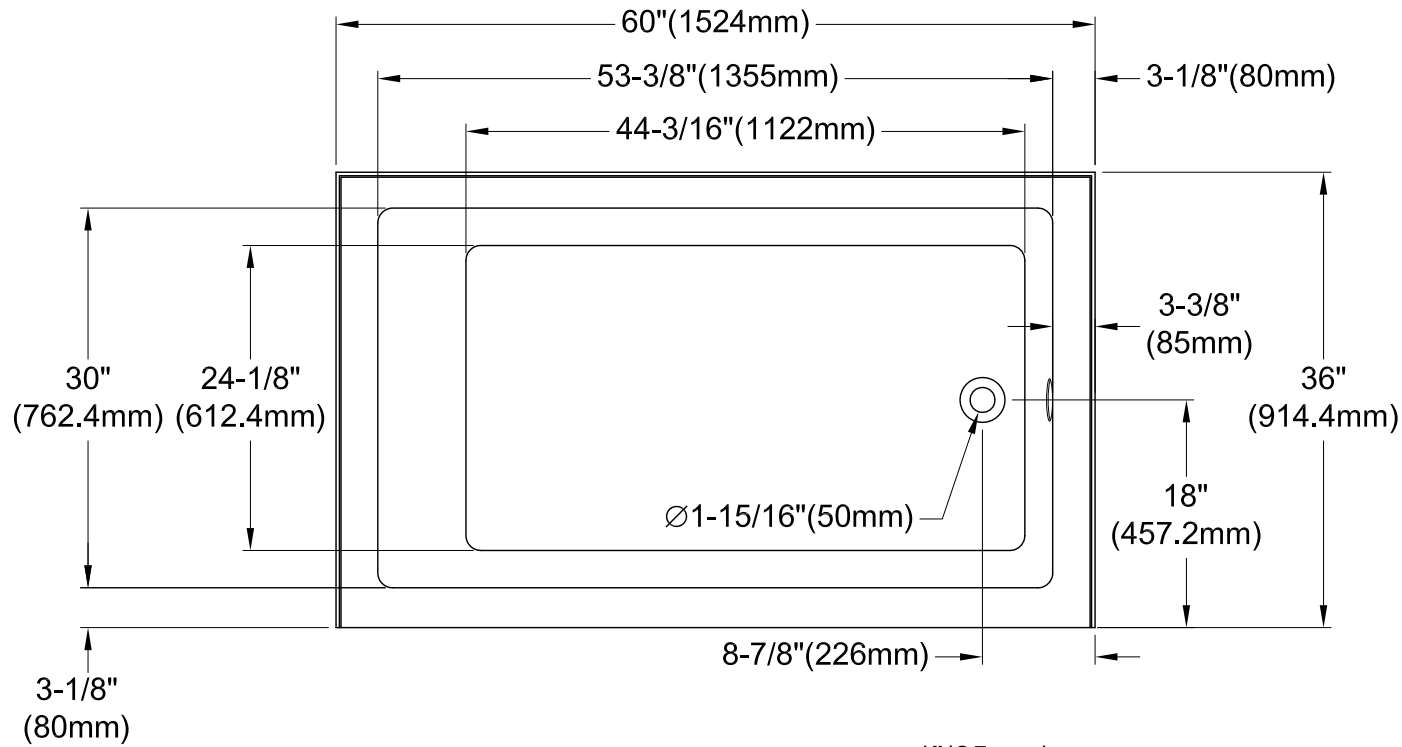

VTAP603622R

60" Acrylic Tub Without Drain & Overflow, Right Drain Hole

M10 x 65 (5 pcs)