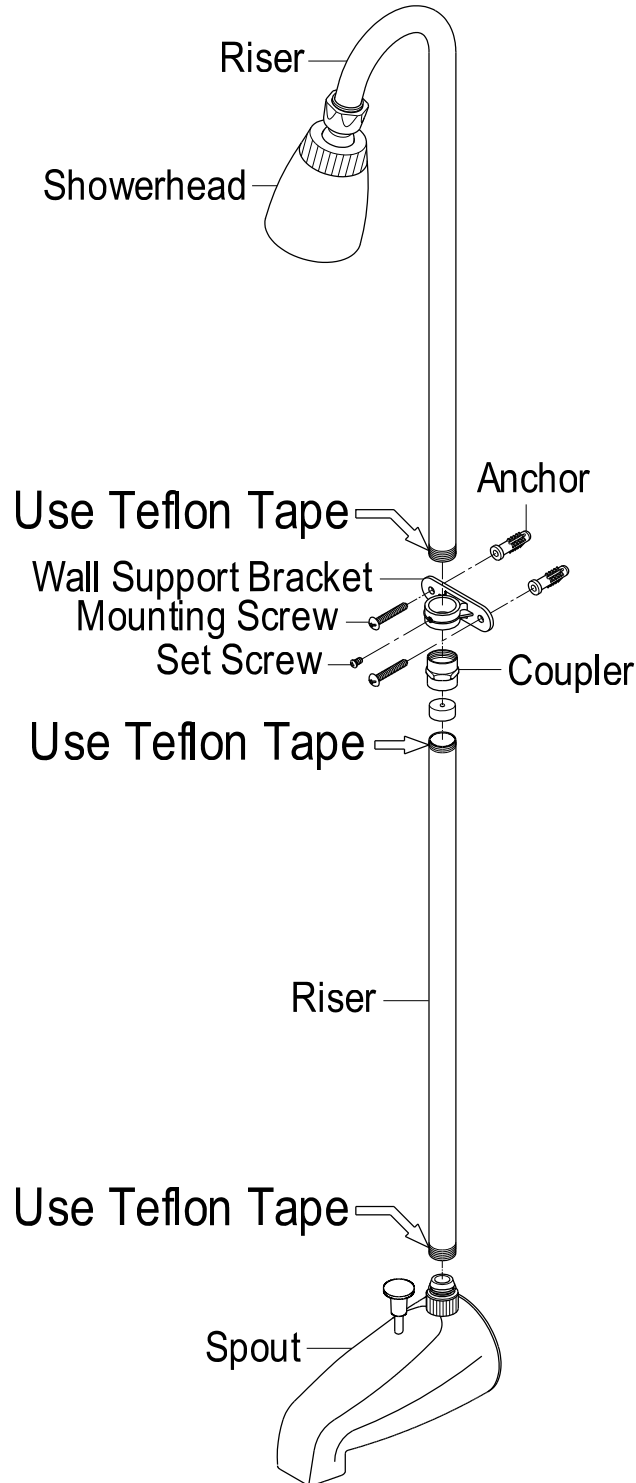

KINGSTON BRASS

THE TRADITION OF FINE BRASS

Installation Instructions For Use With KB's Convert To Shower Unit

Mounting Screw & Anchor	Set Screw
	
2 Pcs	1 Pc

www.kingstonbrass.com

TOLL-FREE CUSTOMER SERVICE: 1-877-2-KBRASS