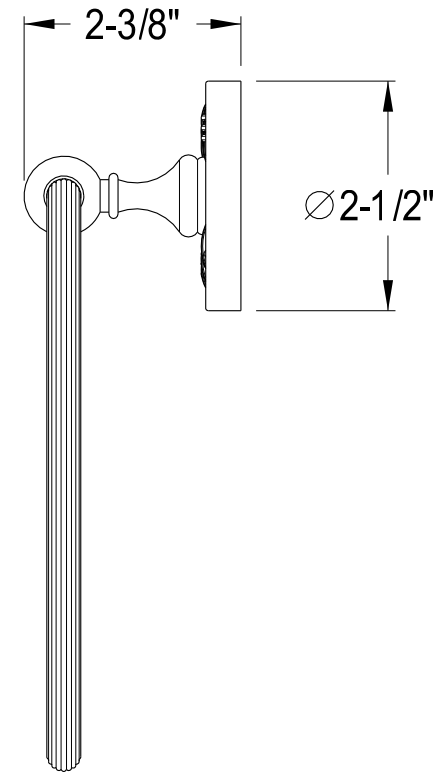

# BA931 2AB, C, CPB, ORB, PB, PN, SN, SNPB

18" Towel Bar

# BA931 4AB,C,CPB,ORB,PB,PN,SN,SNPB

Towel Ring

# BA9317C, PB, AB, CPB, ORB, PN, SN, SNPB

Robe Hook

# BA9318C, PB, AB, CPB, ORB, PN, SN, SNPB

Toilet Paper Holder