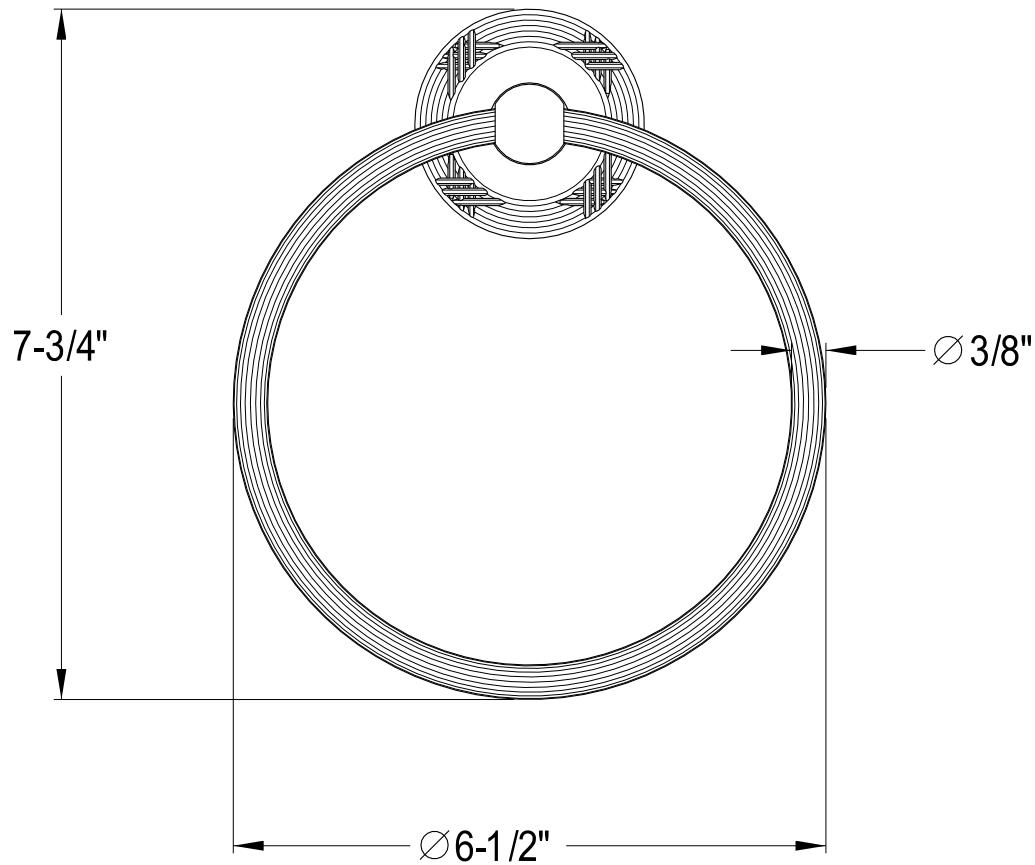

# BA931 2AB, C, CPB, ORB, PB, PN, SN, SNPB

18" Towel Bar

# BA931 4AB,C,CPB,ORB,PB,PN,SN,SNPB

Towel Ring