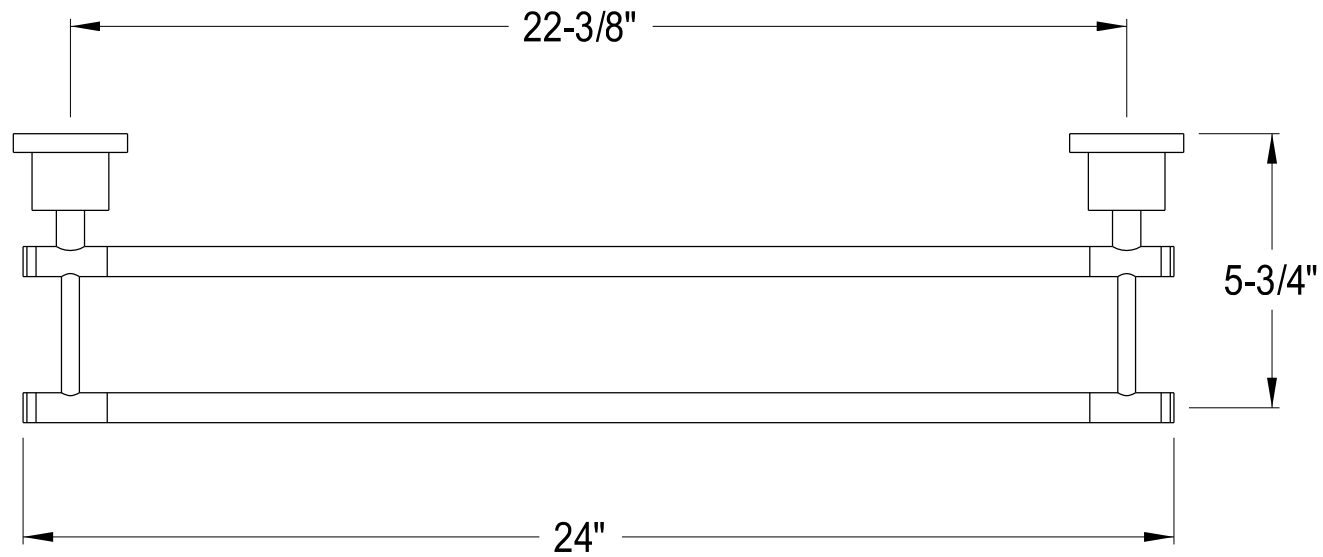

# BA821 3CDKL, SNDKL, BKDKL

24" Dual Towel Bar

# BA821 4CDKL, SNDKL, BKDKL

Towel Ring