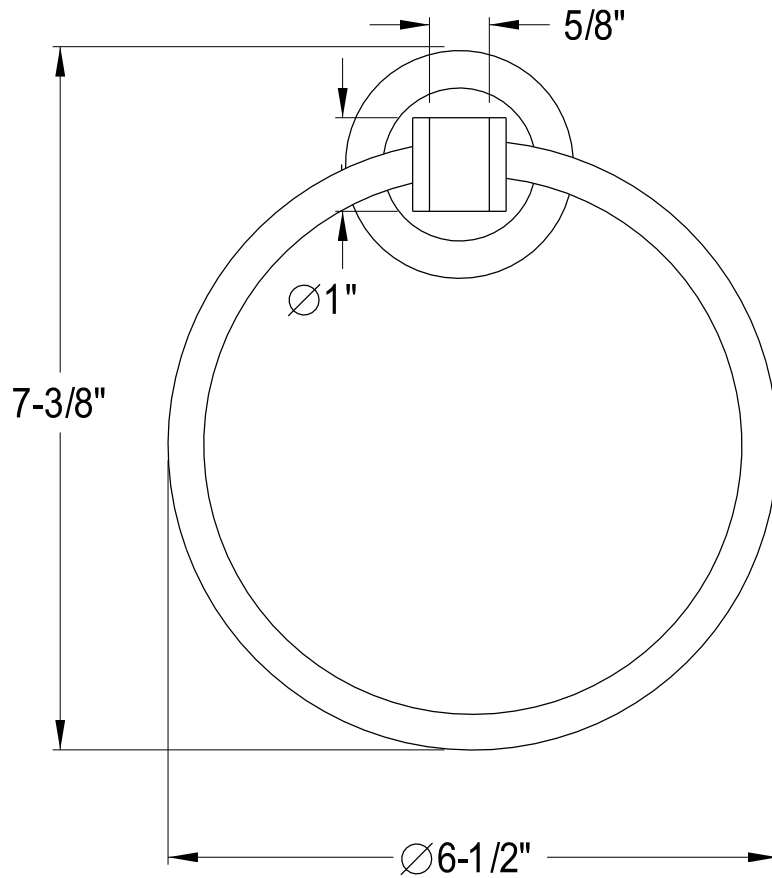

# BA821 3CDKL, SNDKL, BKDKL

24" Dual Towel Bar

# BA821 4CDKL, SNDKL, BKDKL

Towel Ring

# BA821 8CDKL, SNDKL, BKDKL

Toilet Paper Holder