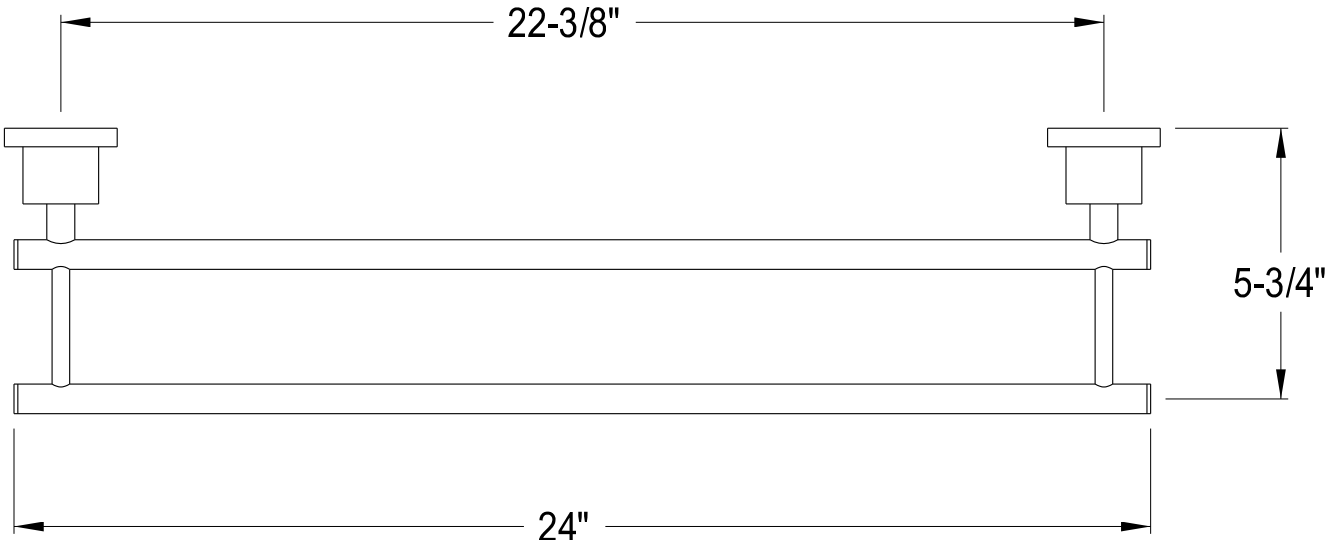

BA8213C, SN

24" Dual Towel Bar

BA8214C,SN

6" Towel Ring

BA8217C, SN

Robe Hook

BA8218C,SN

Toilet Paper Holder