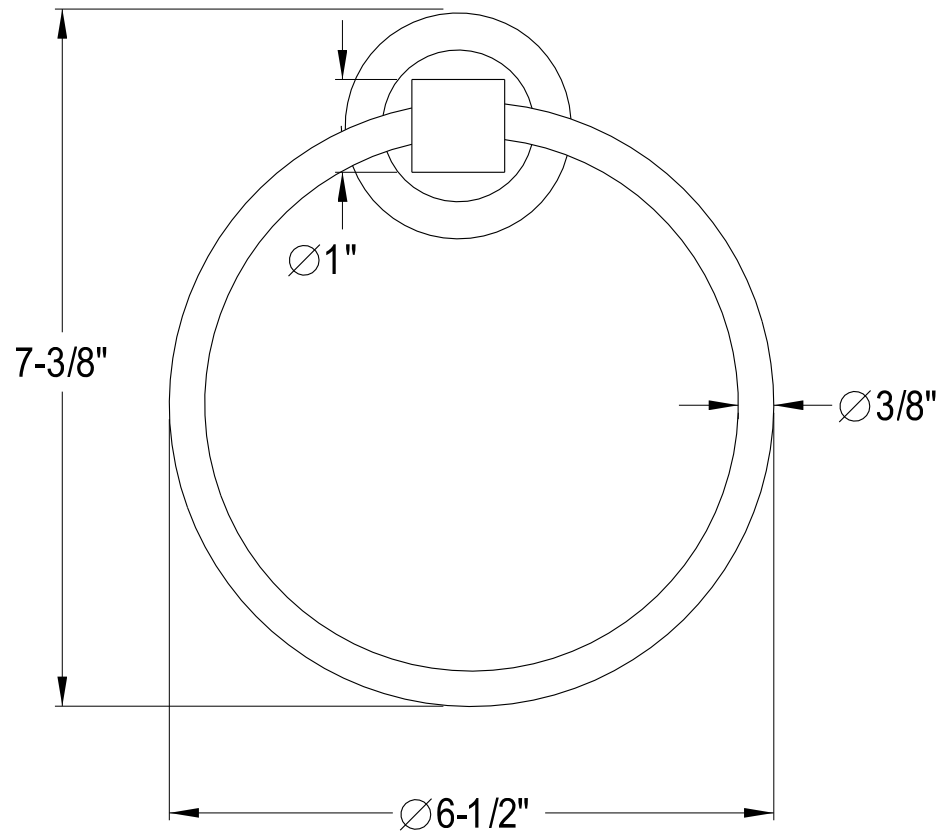

BA8213C, SN

24" Dual Towel Bar

BA8214C,SN

6" Towel Ring

BA8217C, SN

Robe Hook

BA8218C,SN

Toilet Paper Holder