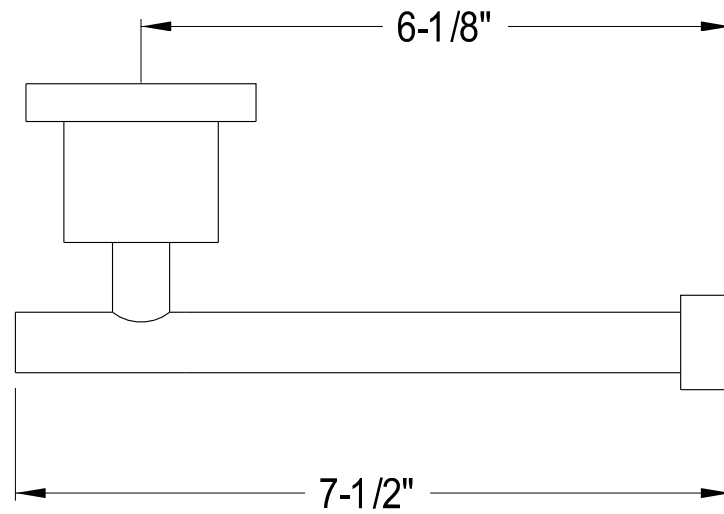

BA821 2C, SN

18" Towel Bar

BA8218C, SN

Toilet Paper Holder

BA8219C, SN

Glass Shelf