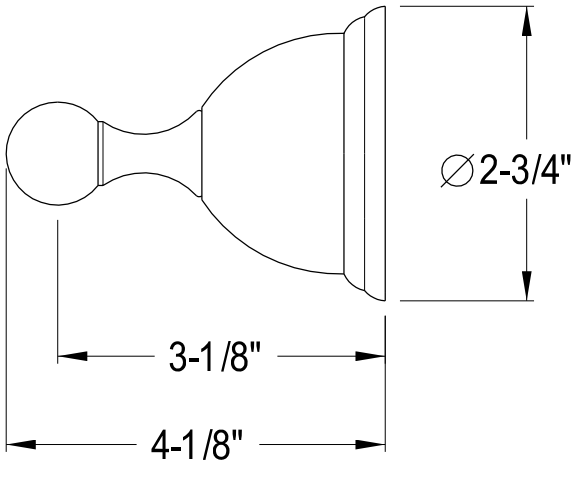

BA3962C,PB,ORB,SN,PN,AB

18" Towel Bar

BA3968C, PB, AB, ORB, PN, SN

Toilet Paper Holder

BA3969C, PB, AB, ORB, PN, SN

Glass Shelf