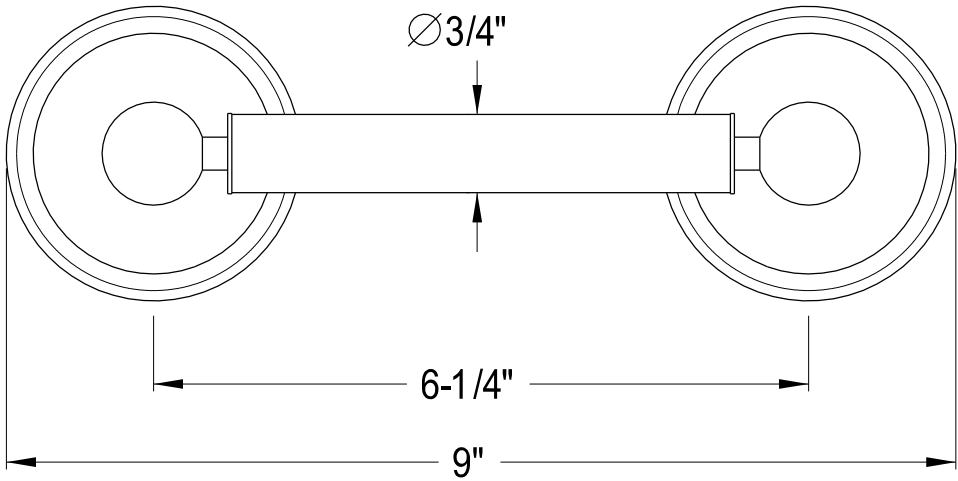

BA3962C,PB,ORB,SN,PN,AB

18" Towel Bar

BA3968C, PB, AB, ORB, PN, SN

Toilet Paper Holder

BA3969C, PB, AB, ORB, PN, SN

Glass Shelf