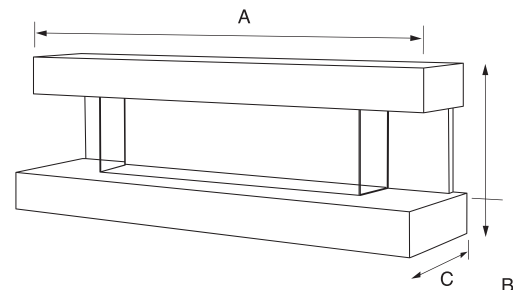

## PRODUCT DETAILS

- Realistic Flame works independently of heat
- Simple Installation
- No Inset Required
- Wall Mount Unit
- Fully Assembled
- Heat Settings 750W - 1500W
- Ambiance Side Lighting
- 3 Flame Color Options
- 10 Media Bed Color Options
- Touch Screen Display
- Flame Brightness Settings
- Timer Control Option
- Temperature Control Option