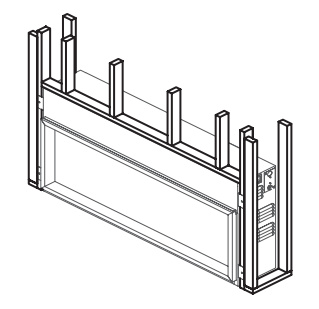

**DY-BT63**  
63" Fireplace W63-1/2" x H19-1/2" x D7"

**TECHNICAL SPECIFICATION**

MODEL		DY-BT63
APPROVAL		CSA
VOLTS		120V
AMPS		10.8A
WATTS		1300W
HEATER	HIGH	1300W
	LOW	650W
NO HEATER		7.5W
LED LIGHT		5W
ROTOR MOTOR		2.5W
TIMING RANGE		0.5-9H
CONTROLLABLE		16°C-28°C(60-82°F)
TEMPERATURE		
SHIPPING SIZE		73"x10"x22"
SHIPPING WEIGHT		90LB
PLUG LOCATION		TOP OF RIGHT SIDE
CORD LENGTH		70 7/8"
APPROX.HEATING ARE		about 300 SF
PLUG INTO A STANDARD HOUSE		HOLD
OUTLET OR DIRECT-WIRED		

Dimensions

Framing 2X8 (Fully Recessed)

Installation (Flush to Wall)

Dimensions

Framing 2X8 (Fully Recessed)

Installation (Flush to Wall)

**DY-BT55**  
55" Fireplace W55-1/2" x H19-1/2" x D7"

**TECHNICAL SPECIFICATION**