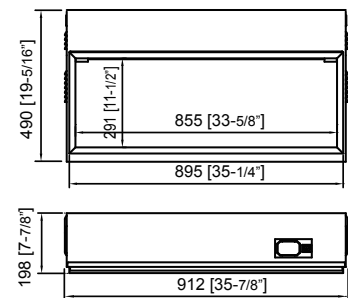

Dimensions

Framing 2X8 (Fully Recessed)

Installation (Flush to Wall)

Dimensions

Framing 2X8 (Fully Recessed)

Installation (Flush to Wall)

**DY-BT55**  
55" Fireplace W55-1/2" x H19-1/2" x D7"

**TECHNICAL SPECIFICATION**

Dimensions

Framing 2X8 (Fully Recessed)

Installation (Flush to Wall)

Dimensions

Framing 2X8 (Fully Recessed)

Installation (Flush to Wall)

## DY-BT35

35" Fireplace W35-7/8" x H19-1/2" x D7"

### Dimensions