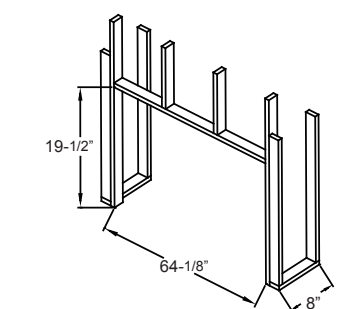

Dimensions

Framing 2X8 (Fully Recessed)

Installation (Flush to Wall)

Dimensions

Framing 2X8 (Fully Recessed)

Installation (Flush to Wall)

**DY-BT55**  
55" Fireplace W55-1/2" x H19-1/2" x D7"

**TECHNICAL SPECIFICATION**

### Dimensions