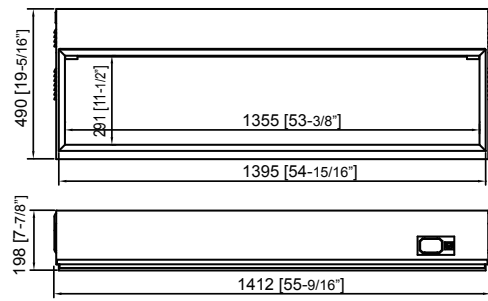

Dimensions

Framing 2X8 (Fully Recessed)

Installation (Flush to Wall)

Dimensions

Framing 2X8 (Fully Recessed)

Installation (Flush to Wall)

**DY-BT55**  
55" Fireplace W55-1/2" x H19-1/2" x D7"

**TECHNICAL SPECIFICATION**

Dimensions

Framing 2X8 (Fully Recessed)

Installation (Flush to Wall)

Dimensions

Framing 2X8 (Fully Recessed)

Installation (Flush to Wall)