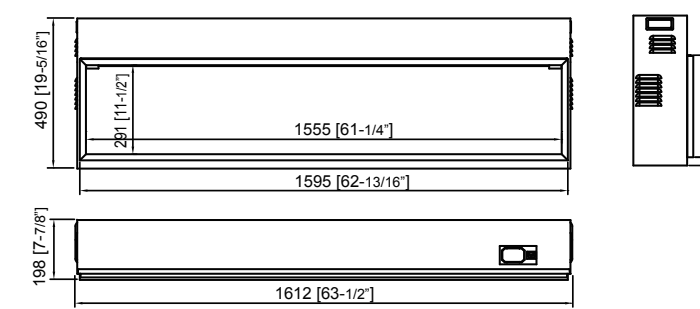

Dimensions

Framing 2X8 (Fully Recessed)

Installation (Flush to Wall)

Dimensions

Framing 2X8 (Fully Recessed)

Installation (Flush to Wall)

**DY-BT55**  
55" Fireplace W55-1/2" x H19-1/2" x D7"

**TECHNICAL SPECIFICATION**