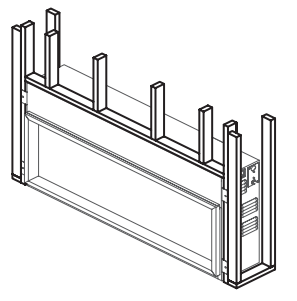

Dimensions

Framing 2X8 (Fully Recessed)

Installation (Flush to Wall)

Dimensions

Framing 2X8 (Fully Recessed)

Installation (Flush to Wall)