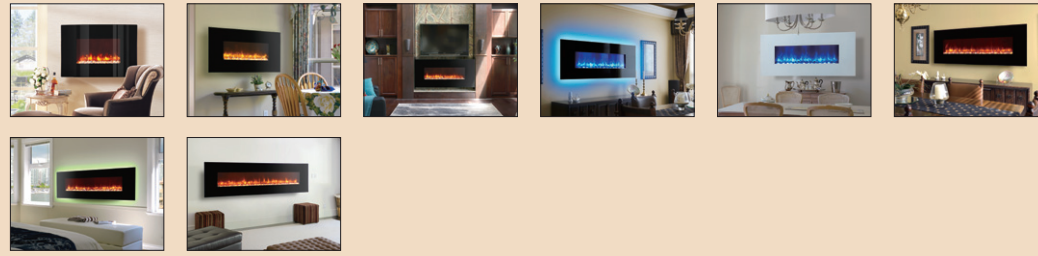

Dynasty Products List

1. Wall mount electric fireplaces

EF67-CP&CL	W35-3/4"xH24-1/2"xD6"
EF68-P&L	W50-1/2"xH26-1/2"xD6"
EF69-P&L	W58-1/4"xH26-1/2"xD6"
EF69-BGR	W58-1/4"xH26-1/2"xD6"
EF69-WGR	W58-1/4"xH26-1/2"xD6"
EF70-P&L	W70"xH26-1/2"xD6"
EF71-P&L	W78"xH26-1/2"xD6"
EF72-P&L	W93-3/4"xH26-1/2"xD6"