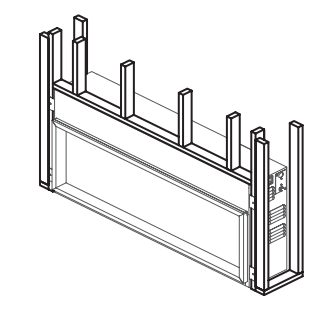

Dimensions

Framing 2X8 (Fully Recessed)

Installation (Flush to Wall)

Dimensions

Framing 2X8 (Fully Recessed)

Installation (Flush to Wall)

**DY-BT55**  
55" Fireplace W55-1/2" x H19-1/2" x D7"

**TECHNICAL SPECIFICATION**