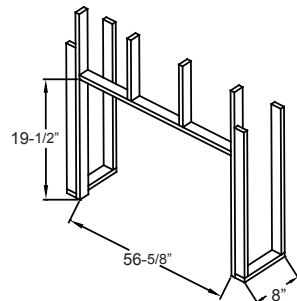

Dimensions

Framing 2X8 (Fully Recessed)

Installation (Flush to Wall)

Dimensions

Framing 2X8 (Fully Recessed)

Installation (Flush to Wall)

**DY-BT55**  
55" Fireplace W55-1/2" x H19-1/2" x D7"

**TECHNICAL SPECIFICATION**

**DY-BT44**  
44" Fireplace W43-3/4" x H19-1/2" x D7"

**TECHNICAL SPECIFICATION**

MODEL		DY-BT44
APPROVAL		CSA
VOLTS		120V
AMPS		10.8A
WATTS		1300W
HEATER	HIGH	1300W
	LOW	650W
NO HEATER		6.1 W
LED LIGHT		3.4W
ROTOR MOTOR		2.5W
TIMING RANGE		0.5-9H
CONTROLLABLE		16°C-28°C(60-82°F)
TEMPERATURE		
SHIPPING SIZE		54"x10"x22"
SHIPPING WEIGHT		67LB
PLUG LOCATION		TOP OF RIGHT SIDE
CORD LENGTH		70 7/8"
APPROX.HEATING ARE		about 300 SF
PLUG INTO A STANDARD HOUSE		HOLD
OUTLET OR DIRECT-WIRED		

Dimensions

Framing 2X8 (Fully Recessed)

Installation (Flush to Wall)

Dimensions

Framing 2X8 (Fully Recessed)

Installation (Flush to Wall)

### Dimensions