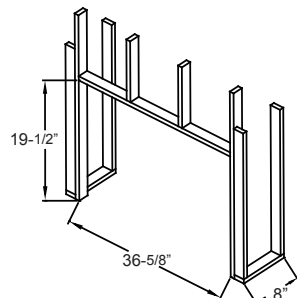

Framing 2X8 (Fully Recessed)