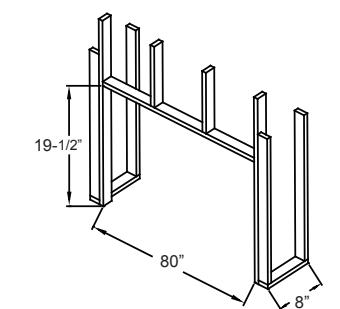

# Dynasty Built-in Electric Fireplaces

[www.dynastyfireplaces.com](http://www.dynastyfireplaces.com)

**DY-BT79**  
79" Fireplace W79-1/4" x H19-1/2" x D7"

**TECHNICAL SPECIFICATION**

MODEL		DY-BT79
APPROVAL		CSA
VOLTS		120V
AMPS		10.8A
WATTS		1300W
HEATER	HIGH	1300W
	LOW	650W
NO HEATER		9.2W
LED LIGHT		6.7W
ROTOR MOTOR		2.5W
TIMING RANGE		0.5-9H
CONTROLLABLE		16°C-28°C(60-82°F)
TEMPERATURE		
SHIPPING SIZE		89"x10"x22"
SHIPPING WEIGHT		108Lb
PLUG LOCATION		TOP OF RIGHT SIDE
CORD LENGTH		70 7/8"
APPROX.HEATING ARE		about 300 SF
PLUG INTO A STANDARD HOUSE		HOLD
OUTLET OR DIRECT-WIRED		

**DY-BT63**  
63" Fireplace W63-1/2" x H19-1/2" x D7"

**TECHNICAL SPECIFICATION**

MODEL		DY-BT63
APPROVAL		CSA
VOLTS		120V
AMPS		10.8A
WATTS		1300W
HEATER	HIGH	1300W
	LOW	650W
NO HEATER		7.5W
LED LIGHT		5W
ROTOR MOTOR		2.5W
TIMING RANGE		0.5-9H
CONTROLLABLE		16°C-28°C(60-82°F)
TEMPERATURE		
SHIPPING SIZE		73"x10"x22"
SHIPPING WEIGHT		90LB
PLUG LOCATION		TOP OF RIGHT SIDE
CORD LENGTH		70 7/8"
APPROX.HEATING ARE		about 300 SF
PLUG INTO A STANDARD HOUSE		HOLD
OUTLET OR DIRECT-WIRED		

Dimensions

Framing 2X8 (Fully Recessed)

Installation (Flush to Wall)

Dimensions

Framing 2X8 (Fully Recessed)

Installation (Flush to Wall)

**DY-BT55**  
55" Fireplace W55-1/2" x H19-1/2" x D7"

**TECHNICAL SPECIFICATION**

### Dimensions