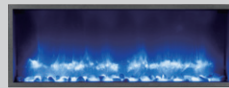

DY-BT35

35" Fireplace W35-7/8" x H19-1/2" x D7"

TECHNICAL SPECIFICATION

MODEL	DY-BT35
APPROVAL	CSA
VOLTS	120V
AMPS	10.8A
WATTS	1300W
HEATER	HIGH 1300W
	LOW 650W
NO HEATER	6.1W
LED LIGHT	3.4W
ROTOR MOTOR	2.5W
TIMING RANGE	0.5-9H
CONTROLLABLE	16°C-28°C(60-82°F)
TEMPERATURE	
SHIPPING SIZE	46"x10"x22"
SHIPPING WEIGHT	58LB
PLUG LOCATION	TOP OF RIGHT SIDE
CORD LENGTH	70 7/8"
APPROX.HEATING ARE	about 300 SF
PLUG INTO A STANDARD HOUSE HOLD	
OUTLET OR DIRECT-WIRED	

Dynasty Built-in Fire is the next chapter of the electric fireplace. It is easy for you to frame and install. The heat comes from the front of the fireplace. This contemporary fireplace makes a beautiful addition to your home.

Features:

- *120 Volt/AC. 1300 watt on high heat and 650 watt on low heat
- *Plug into a standard house hold outlet or Direct-wired
- *Unique LED lighting with yellow or blue flame
- *Recessed to wall installation
- *No ventilation required
- *Remote control for adjustable flame and heating operation
- *Energy saving products

Dimensions

Framing 2X8 (Fully Recessed)

Installation (Flush to Wall)