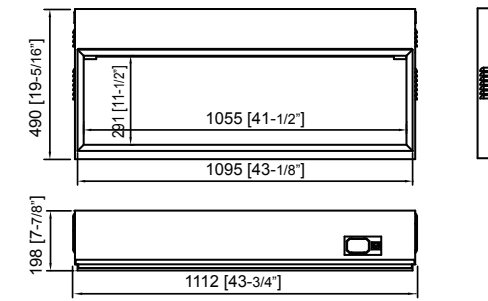

**DY-BT44**  
44" Fireplace W43-3/4" x H19-1/2" x D7"

**TECHNICAL SPECIFICATION**

MODEL		DY-BT44
APPROVAL		CSA
VOLTS		120V
AMPS		10.8A
WATTS		1300W
HEATER	HIGH	1300W
	LOW	650W
NO HEATER		6.1 W
LED LIGHT		3.4W
ROTOR MOTOR		2.5W
TIMING RANGE		0.5-9H
CONTROLLABLE		16°C-28°C(60-82°F)
TEMPERATURE		
SHIPPING SIZE		54"x10"x22"
SHIPPING WEIGHT		67LB
PLUG LOCATION		TOP OF RIGHT SIDE
CORD LENGTH		70 7/8"
APPROX.HEATING ARE		about 300 SF
PLUG INTO A STANDARD HOUSE		HOLD
OUTLET OR DIRECT-WIRED		

Dimensions

Framing 2X8 (Fully Recessed)

Installation (Flush to Wall)

Dimensions

Framing 2X8 (Fully Recessed)

Installation (Flush to Wall)

### Dimensions