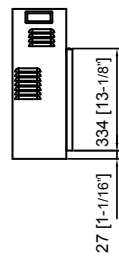

Dimensions

Framing 2X8 (Fully Recessed)

Installation (Flush to Wall)

Dimensions

Framing 2X8 (Fully Recessed)

Installation (Flush to Wall)

## DY-BT35

35" Fireplace W35-7/8" x H19-1/2" x D7"

### TECHNICAL SPECIFICATION

MODEL	DY-BT35
APPROVAL	CSA
VOLTS	120V
AMPS	10.8A
WATTS	1300W
HEATER	HIGH 1300W
	LOW 650W
NO HEATER	6.1W
LED LIGHT	3.4W
ROTOR MOTOR	2.5W
TIMING RANGE	0.5-9H
CONTROLLABLE	16°C-28°C(60-82°F )
TEMPERATURE	
SHIPPING SIZE	46"x10"x22"
SHIPPING WEIGHT	58LB
PLUG LOCATION	TOP OF RIGHT SIDE
CORD LENGTH	70 7/8"
APPROX.HEATING ARE	about 300 SF
PLUG INTO A STANDARD HOUSE HOLD	
OUTLET OR DIRECT-WIRED	

### Dimensions