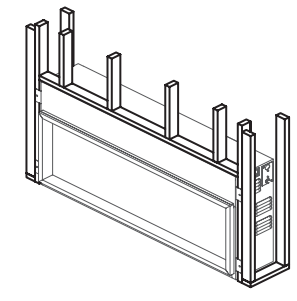

Dimensions

Framing 2X8 (Fully Recessed)

Installation (Flush to Wall)

Dimensions

Framing 2X8 (Fully Recessed)

Installation (Flush to Wall)

**DY-BT55**  
55" Fireplace W55-1/2" x H19-1/2" x D7"

**TECHNICAL SPECIFICATION**

**DY-BT44**  
44" Fireplace W43-3/4" x H19-1/2" x D7"

**TECHNICAL SPECIFICATION**

MODEL		DY-BT44
APPROVAL		CSA
VOLTS		120V
AMPS		10.8A
WATTS		1300W
HEATER	HIGH	1300W
	LOW	650W
NO HEATER		6.1 W
LED LIGHT		3.4W
ROTOR MOTOR		2.5W
TIMING RANGE		0.5-9H
CONTROLLABLE		16°C-28°C(60-82°F)
TEMPERATURE		
SHIPPING SIZE		54"x10"x22"
SHIPPING WEIGHT		67LB
PLUG LOCATION		TOP OF RIGHT SIDE
CORD LENGTH		70 7/8"
APPROX.HEATING ARE		about 300 SF
PLUG INTO A STANDARD HOUSE		HOLD
OUTLET OR DIRECT-WIRED		

Dimensions

Framing 2X8 (Fully Recessed)

Installation (Flush to Wall)

Dimensions

Framing 2X8 (Fully Recessed)

Installation (Flush to Wall)