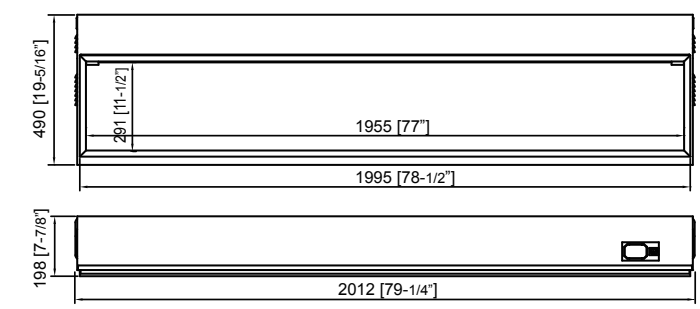

TECHNICAL SPECIFICATION

MODEL		DY-BT63
APPROVAL		CSA
VOLTS		120V
AMPS		10.8A
WATTS		1300W
HEATER	HIGH	1300W
	LOW	650W
NO HEATER		7.5W
LED LIGHT		5W
ROTOR MOTOR		2.5W
TIMING RANGE		0.5-9H
CONTROLLABLE		16°C-28°C(60-82°F)
TEMPERATURE		
SHIPPING SIZE		73"x10"x22"
SHIPPING WEIGHT		90LB
PLUG LOCATION		TOP OF RIGHT SIDE
CORD LENGTH		70 7/8"
APPROX.HEATING ARE		about 300 SF
PLUG INTO A STANDARD HOUSE		HOLD
OUTLET OR DIRECT-WIRED