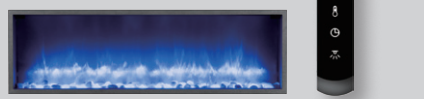

TECHNICAL SPECIFICATION

MODEL		DY-BT55
APPROVAL		CSA
VOLTS		120V
AMPS		10.8A
WATTS		1300W
HEATER	HIGH	1300W
	LOW	650W
NO HEATER		7.5W
LED LIGHT		5W
ROTOR MOTOR		2.5W
TIMING RANGE		0.5-9H
CONTROLLABLE		16°C-28°C(60-82°F)
TEMPERATURE		
SHIPPING SIZE		65"x10"x22"
SHIPPING WEIGHT		80LB
PLUG LOCATION		TOP OF RIGHT SIDE
CORD LENGTH		70 7/8"
APPROX.HEATING ARE		about 300 SF
PLUG INTO A STANDARD HOUSE		HOLD
OUTLET OR DIRECT-WIRED		

TECHNICAL SPECIFICATION

MODEL		DY-BT44
APPROVAL		CSA
VOLTS		120V
AMPS		10.8A
WATTS		1300W
HEATER	HIGH	1300W
	LOW	650W
NO HEATER		6.1 W
LED LIGHT		3.4W
ROTOR MOTOR		2.5W
TIMING RANGE		0.5-9H
CONTROLLABLE		16°C-28°C(60-82°F)
TEMPERATURE		
SHIPPING SIZE		54"x10"x22"
SHIPPING WEIGHT		67LB
PLUG LOCATION		TOP OF RIGHT SIDE
CORD LENGTH		70 7/8"
APPROX.HEATING ARE		about 300 SF
PLUG INTO A STANDARD HOUSE		HOLD
OUTLET OR DIRECT-WIRED