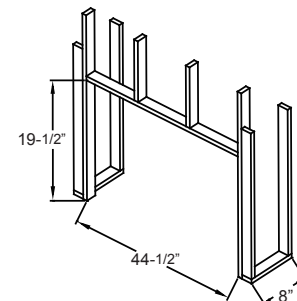

**DY-BT44**  
44" Fireplace W43-3/4" x H19-1/2" x D7"

**TECHNICAL SPECIFICATION**

MODEL		DY-BT44
APPROVAL		CSA
VOLTS		120V
AMPS		10.8A
WATTS		1300W
HEATER	HIGH	1300W
	LOW	650W
NO HEATER		6.1 W
LED LIGHT		3.4W
ROTOR MOTOR		2.5W
TIMING RANGE		0.5-9H
CONTROLLABLE		16°C-28°C(60-82°F)
TEMPERATURE		
SHIPPING SIZE		54"x10"x22"
SHIPPING WEIGHT		67LB
PLUG LOCATION		TOP OF RIGHT SIDE
CORD LENGTH		70 7/8"
APPROX.HEATING ARE		about 300 SF
PLUG INTO A STANDARD HOUSE		HOLD
OUTLET OR DIRECT-WIRED		

Dimensions

Framing 2X8 (Fully Recessed)

Installation (Flush to Wall)

Dimensions

Framing 2X8 (Fully Recessed)

Installation (Flush to Wall)

## DY-BT35

35" Fireplace W35-7/8" x H19-1/2" x D7"

### Dimensions