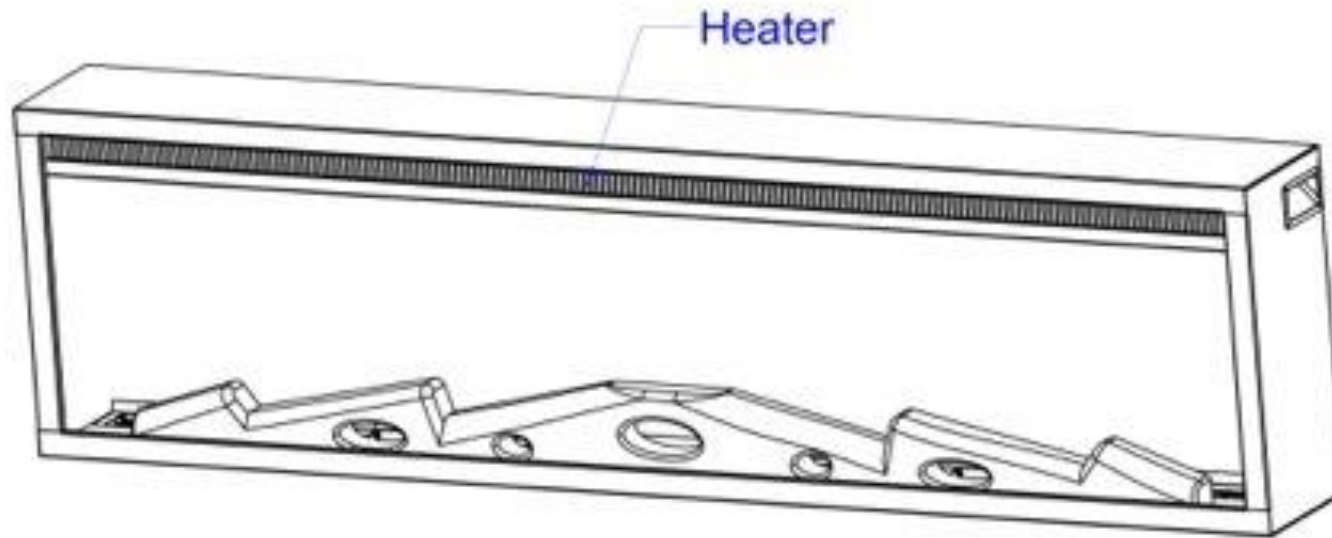

touchstone
Smart Furniture. Beautiful Solution.

Emblazon 72" Recessed Fireplace
PN: 80103

touchstone
Smart Furniture. Beautiful Solution.

Emblazon 72" Recessed Fireplace
PN: 80133

touchstone
Smart Furniture. Beautiful Solution.

Emblazon 96" Recessed Fireplace
PN: 80104

touchstone
Smart Furniture. Beautiful Solution.