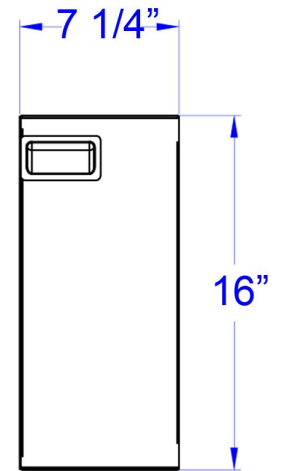

Emblazon 50" Recessed Fireplace
PN: 80101

touchstone
Smart Furniture. Beautiful Solution.

Emblazon 50" Recessed Fireplace
 PN: 80101

touchstone
 Smart Furniture. Beautiful Solution.

Emblazon 60" Recessed Fireplace
PN: 80102

touchstone
Smart Furniture. Beautiful Solution.

Emblazon 72" Recessed Fireplace
PN: 80103

touchstone
Smart Furniture. Beautiful Solution.

Emblazon 72" Recessed Fireplace
PN: 80133

touchstone
Smart Furniture. Beautiful Solution.