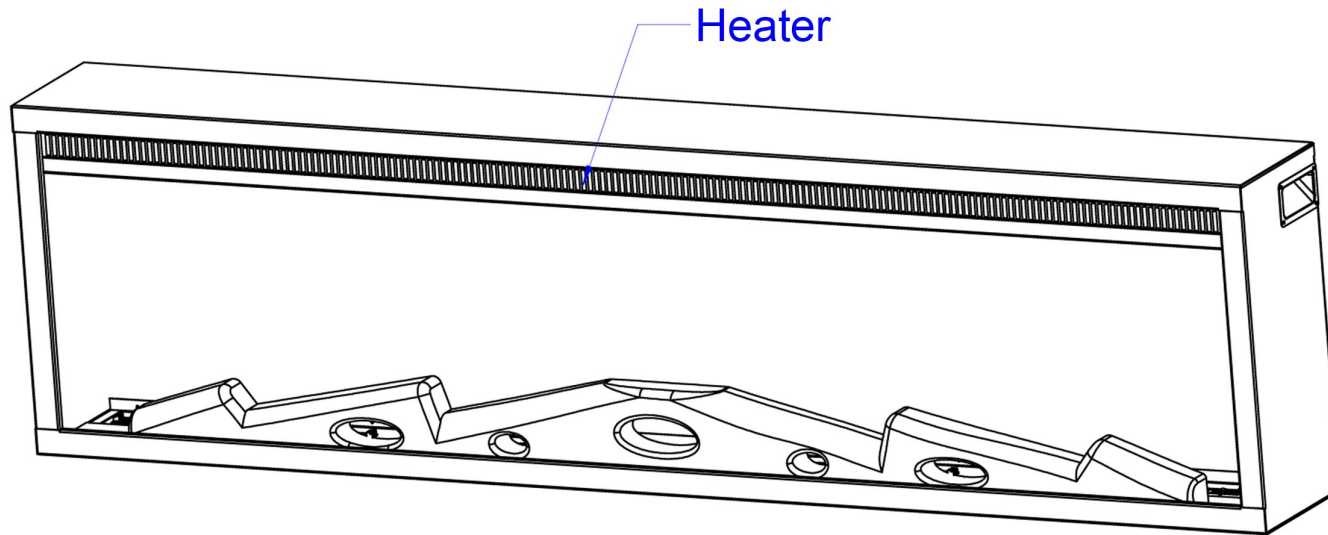

Emblazon 50" Recessed Fireplace
PN: 80101

touchstone
Smart Furniture. Beautiful Solution.

Emblazon 50" Recessed Fireplace
 PN: 80101

touchstone
 Smart Furniture. Beautiful Solution.

Emblazon 60" Recessed Fireplace
PN: 80102

touchstone
Smart Furniture. Beautiful Solution.

Emblazon 72" Recessed Fireplace
PN: 80103

touchstone
Smart Furniture. Beautiful Solution.

Emblazon 72" Recessed Fireplace
PN: 80133

touchstone
Smart Furniture. Beautiful Solution.

Emblazon 96" Recessed Fireplace
PN: 80104

touchstone
Smart Furniture. Beautiful Solution.