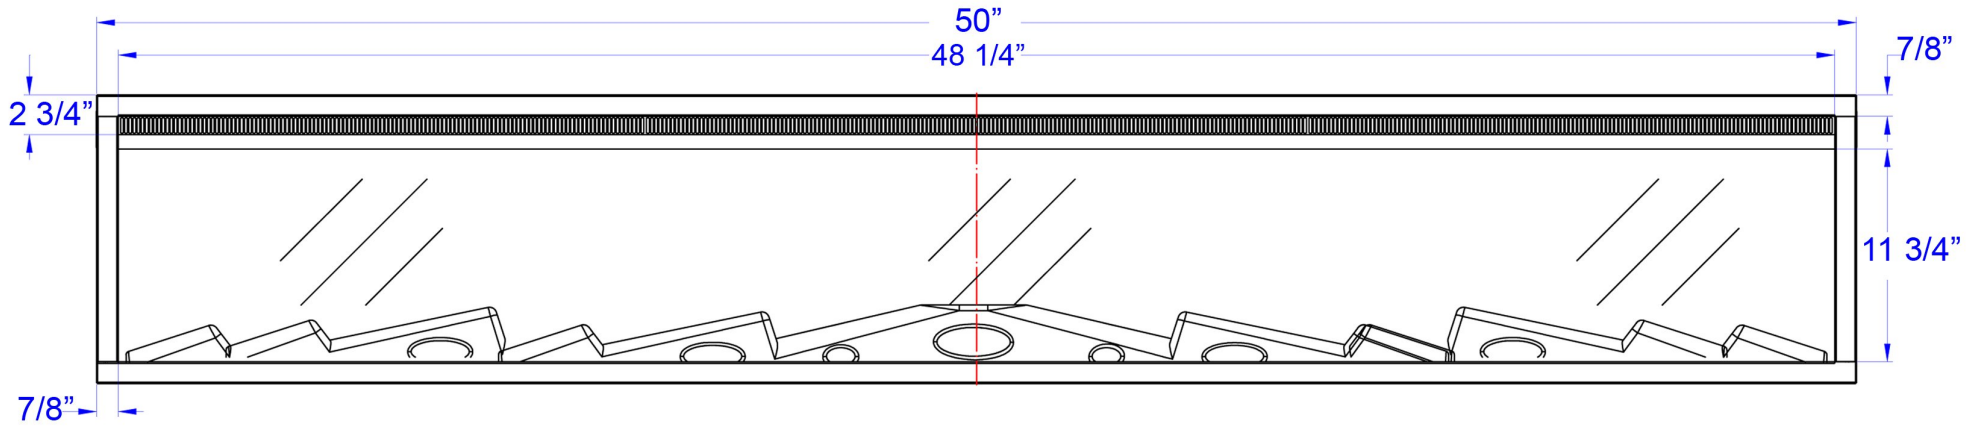

Emblazon 50" Recessed Fireplace
PN: 80101

touchstone
Smart Furniture. Beautiful Solution.

Emblazon 50" Recessed Fireplace
 PN: 80101

touchstone
 Smart Furniture. Beautiful Solution.

Emblazon 60" Recessed Fireplace
PN: 80102

touchstone
Smart Furniture. Beautiful Solution.

Emblazon 72" Recessed Fireplace
PN: 80103

touchstone
Smart Furniture. Beautiful Solution.

Emblazon 72" Recessed Fireplace
PN: 80133

touchstone
Smart Furniture. Beautiful Solution.

Emblazon 96" Recessed Fireplace
PN: 80104

touchstone
Smart Furniture. Beautiful Solution.