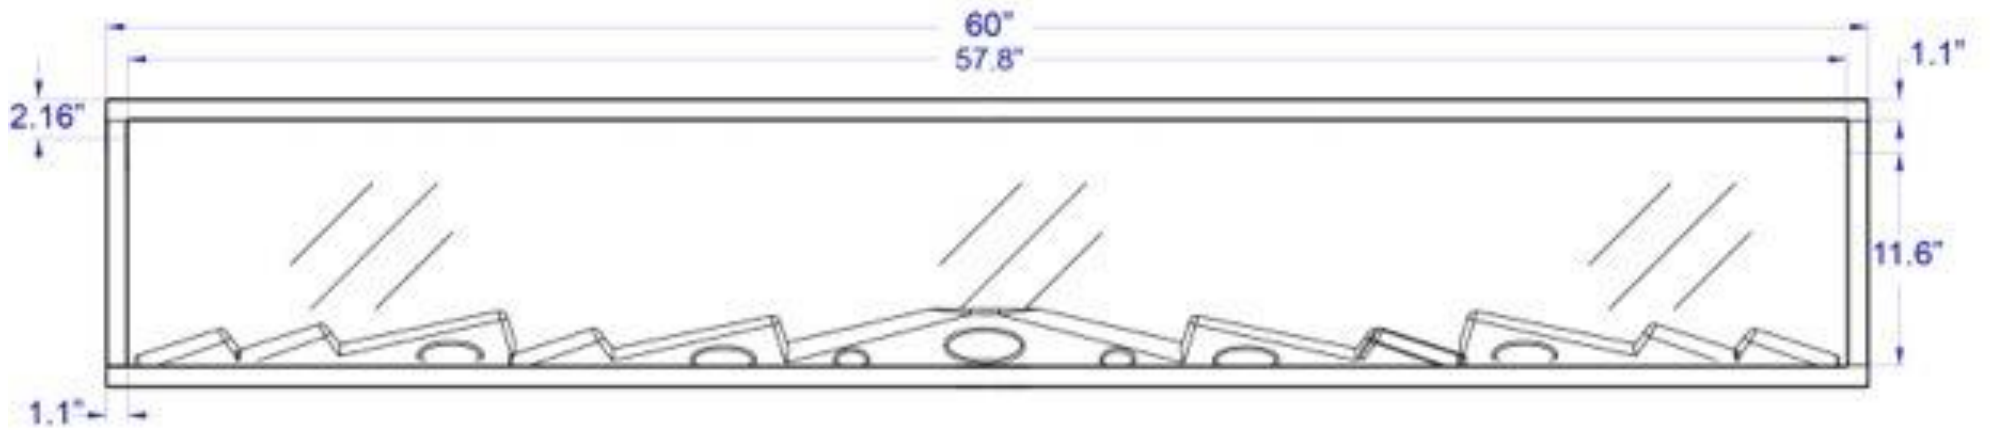

Emblazon 50" Recessed Fireplace
PN: 80101

touchstone
Smart Furniture. Beautiful Solution.

Emblazon 50" Recessed Fireplace
 PN: 80101

touchstone
 Smart Furniture. Beautiful Solution.

Emblazon 60" Recessed Fireplace
PN: 80102