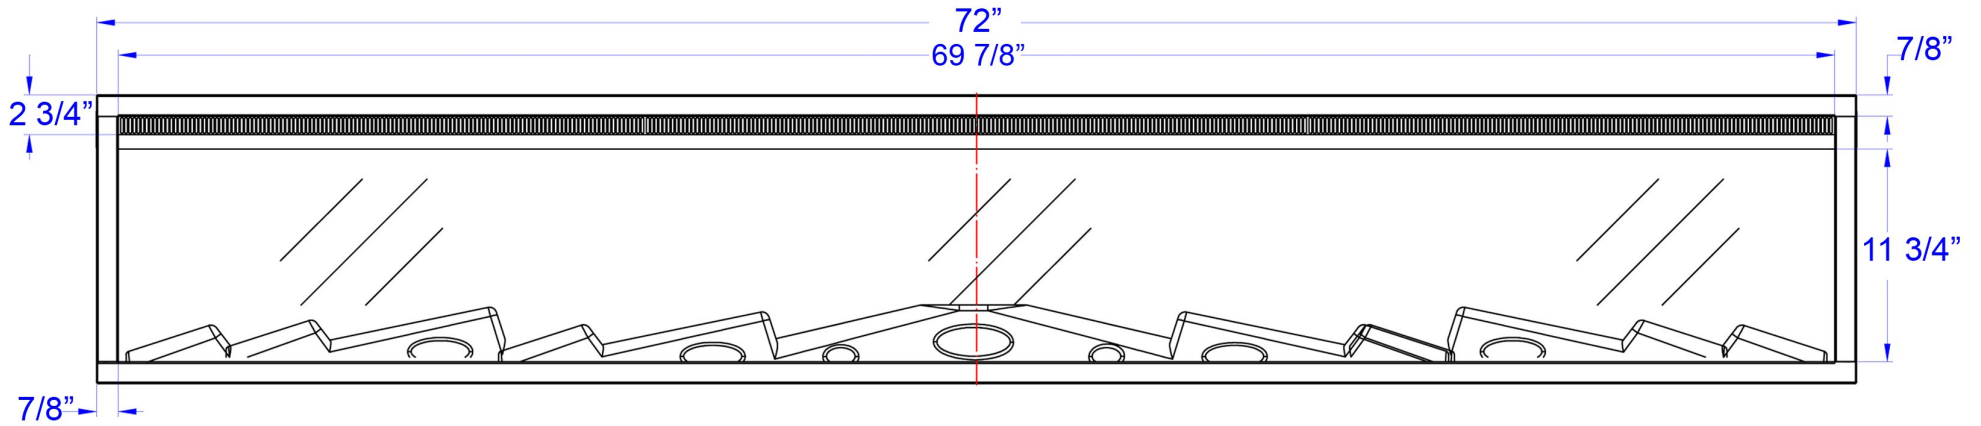

Emblazon 50" Recessed Fireplace
PN: 80101

touchstone
Smart Furniture. Beautiful Solution.

Emblazon 50" Recessed Fireplace
 PN: 80101

touchstone
 Smart Furniture. Beautiful Solution.

Emblazon 60" Recessed Fireplace
PN: 80102

touchstone
Smart Furniture. Beautiful Solution.

Emblazon 72" Recessed Fireplace
PN: 80103

touchstone
Smart Furniture. Beautiful Solution.

Emblazon 72" Recessed Fireplace
PN: 80133

touchstone
Smart Furniture. Beautiful Solution.

Emblazon 96" Recessed Fireplace
PN: 80104

touchstone
Smart Furniture. Beautiful Solution.