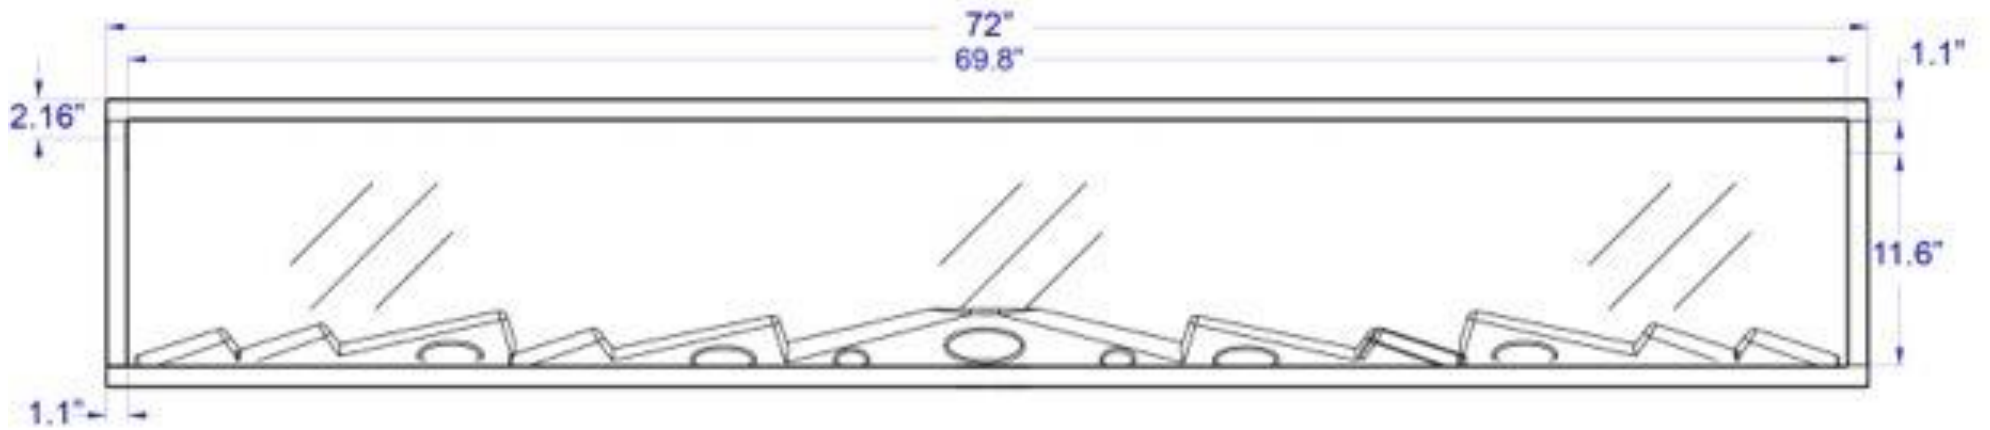

Emblazon 60" Recessed Fireplace
PN: 80102

touchstone
Smart Furniture. Beautiful Solution.