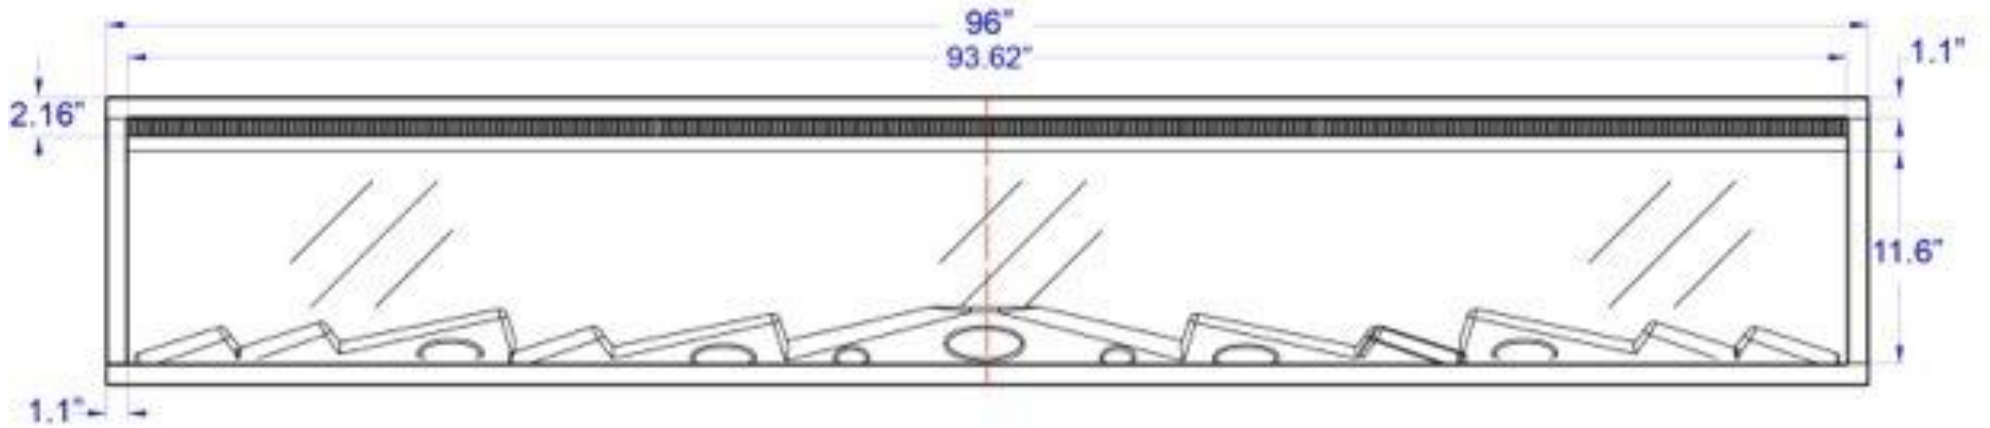

touchstone
Smart Furniture. Beautiful Solution.

Emblazon 72" Recessed Fireplace
PN: 80103

touchstone
Smart Furniture. Beautiful Solution.

Emblazon 72" Recessed Fireplace
PN: 80133

touchstone
Smart Furniture. Beautiful Solution.