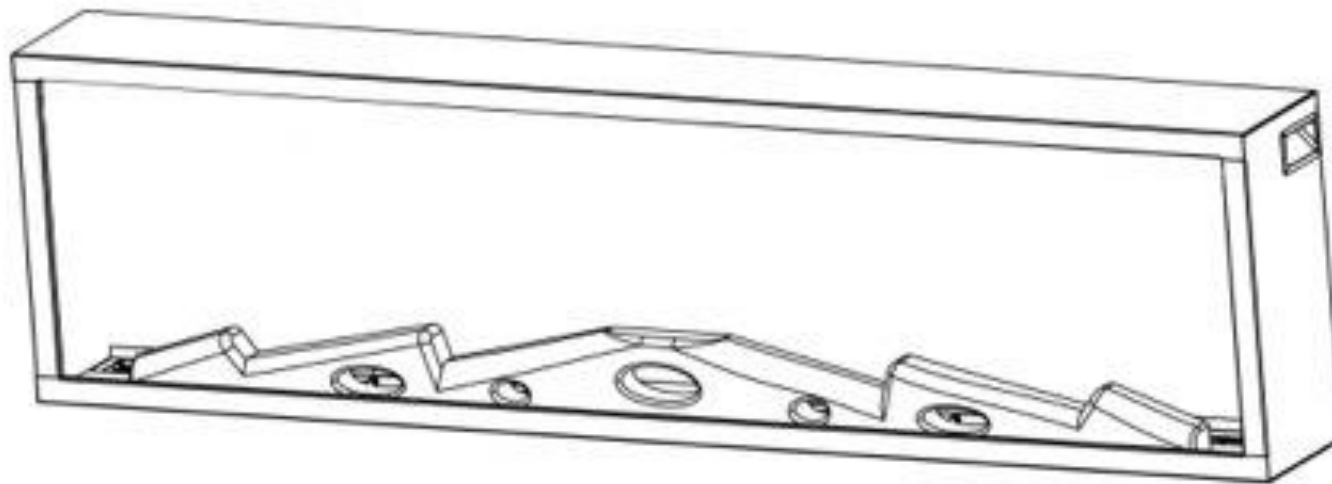

Emblazon 50" Recessed Fireplace
PN: 80101

touchstone
Smart Furniture. Beautiful Solution.

Emblazon 50" Recessed Fireplace
 PN: 80101

touchstone
 Smart Furniture. Beautiful Solution.

Emblazon 60" Recessed Fireplace
PN: 80102

touchstone
Smart Furniture. Beautiful Solution.

Emblazon 72" Recessed Fireplace
PN: 80103

touchstone
Smart Furniture. Beautiful Solution.

Emblazon 72" Recessed Fireplace
PN: 80133

touchstone
Smart Furniture. Beautiful Solution.

Emblazon 96" Recessed Fireplace
PN: 80104

touchstone
Smart Furniture. Beautiful Solution.