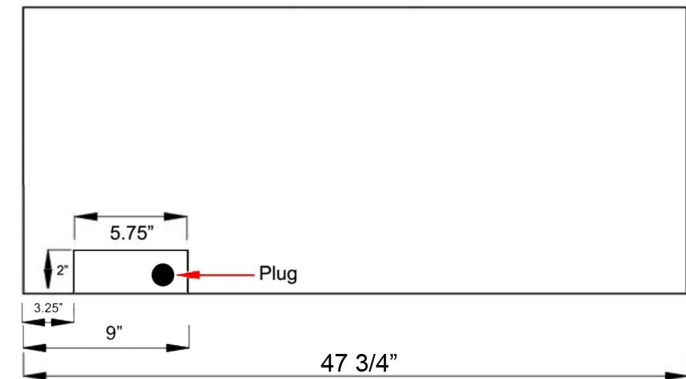

Front View

Side View

Top View

Rear View

80017 - Sideline Outdoor/Indoor Recessed Fireplace

Features

- Weather-proof case designed for outdoor use
- Designed for recessed mounting in wall
- Remote control for heat and flame setting (batteries not included)
- 3 flame color settings (Orange, Blue, Blue/Orange)
- Built in timer mode for shut off in 30 minutes to 7.5 hours.
- Faux Fire Log and Glass Crystal Media Options

Specifications

- Frame color: Black
- Voltage: 120v
- Amperes: 11 and up

Sideline Outdoor/Indoor Recessed Fireplace

PN: 80017

touchstone

Smart Furniture. Beautiful Solution.