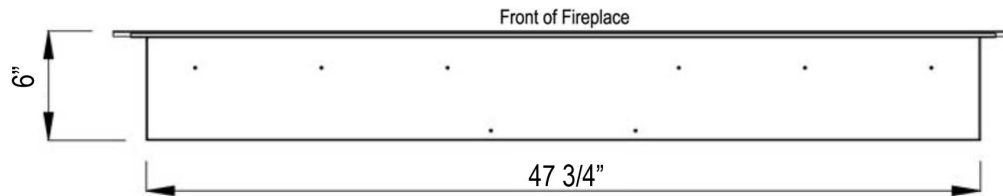

Front View

Side View

Top View

Rear View

80017 - Sideline Outdoor/Indoor Recessed Fireplace

Features

- Weather-proof case designed for outdoor use
- Designed for recessed mounting in wall
- Remote control for heat and flame setting (batteries not included)
- 3 flame color settings (Orange, Blue, Blue/Orange)
- Built in timer mode for shut off in 30 minutes to 7.5 hours.
- Faux Fire Log and Glass Crystal Media Options

Specifications

- Frame color: Black
- Voltage: 120v
- Amperes: 11 and up

Sideline Outdoor/Indoor Recessed Fireplace

PN: 80017

touchstone

Smart Furniture. Beautiful Solution.