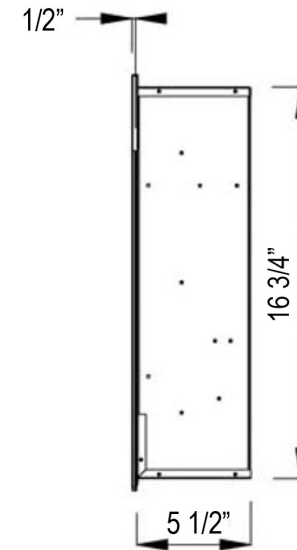

Front View

Side View

Top View

Rear View

80017 - Sideline Outdoor/Indoor Recessed Fireplace

Features

- Weather-proof case designed for outdoor use
- Designed for recessed mounting in wall
- Remote control for heat and flame setting (batteries not included)
- 3 flame color settings (Orange, Blue, Blue/Orange)
- Built in timer mode for shut off in 30 minutes to 7.5 hours.
- Faux Fire Log and Glass Crystal Media Options

Specifications

- Frame color: Black
- Voltage: 120v
- Amperes: 11 and up

Sideline Outdoor/Indoor Recessed Fireplace

PN: 80017

touchstone

Smart Furniture. Beautiful Solution.