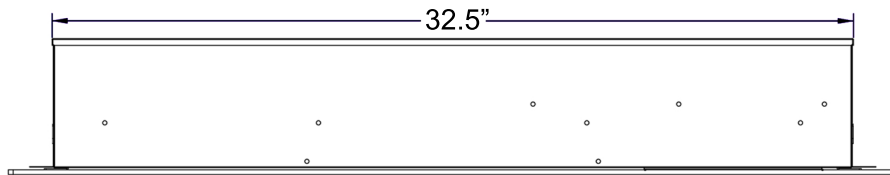

Front View

Top View

Side View

Back View

80014 - Sideline 36" Recessed Fireplace

Features

- 2 heat settings (high and low)
- Designed for recessed mounting in wall
- Remote control for heat and flame setting (batteries not included)
- Dual mode, operates with or without heat for only flame effect
- Built in timer mode for shut off in 30 minutes to 7.5 hours.
- Faux Fire Log and Glass Crystal Media Options

Specifications

- Frame color: Black
- Watts: 1,500
- BTU's: 5,118
- Room Coverage: 400 ft.
- Voltage: 120v
- Amperes: 11 and up

Sideline 36" Recessed Fireplace

PN: 80014

touchstone
Smart Furniture. Beautiful Solution.