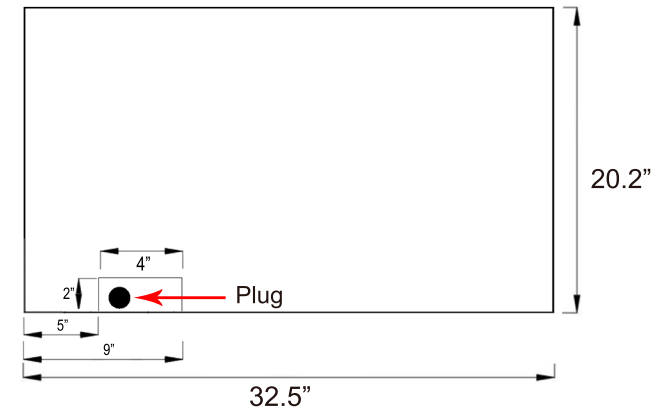

Front View

Top View

Side View

Back View

80014 - Sideline 36" Recessed Fireplace

Features

- 2 heat settings (high and low)
- Designed for recessed mounting in wall
- Remote control for heat and flame setting (batteries not included)
- Dual mode, operates with or without heat for only flame effect
- Built in timer mode for shut off in 30 minutes to 7.5 hours.
- Faux Fire Log and Glass Crystal Media Options

Specifications

- Frame color: Black
- Watts: 1,500
- BTU's: 5,118
- Room Coverage: 400 ft.
- Voltage: 120v
- Amperes: 11 and up

Sideline 36" Recessed Fireplace

PN: 80014

touchstone
Smart Furniture. Beautiful Solution.