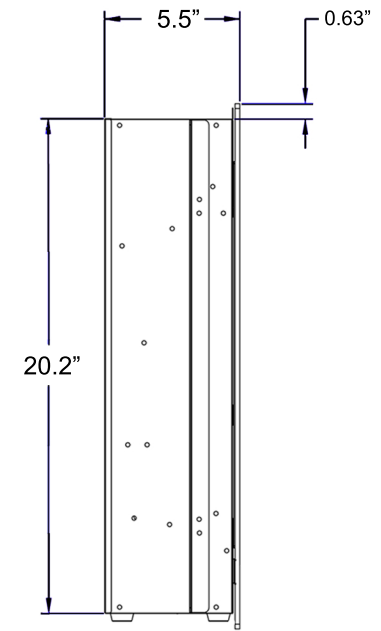

Front View

Top View

Side View

Back View

80014 - Sideline 36" Recessed Fireplace

Features

- 2 heat settings (high and low)
- Designed for recessed mounting in wall
- Remote control for heat and flame setting (batteries not included)
- Dual mode, operates with or without heat for only flame effect
- Built in timer mode for shut off in 30 minutes to 7.5 hours.
- Faux Fire Log and Glass Crystal Media Options

Specifications

- Frame color: Black
- Watts: 1,500
- BTU's: 5,118
- Room Coverage: 400 ft.
- Voltage: 120v
- Amperes: 11 and up

Sideline 36" Recessed Fireplace

PN: 80014

touchstone
Smart Furniture. Beautiful Solution.