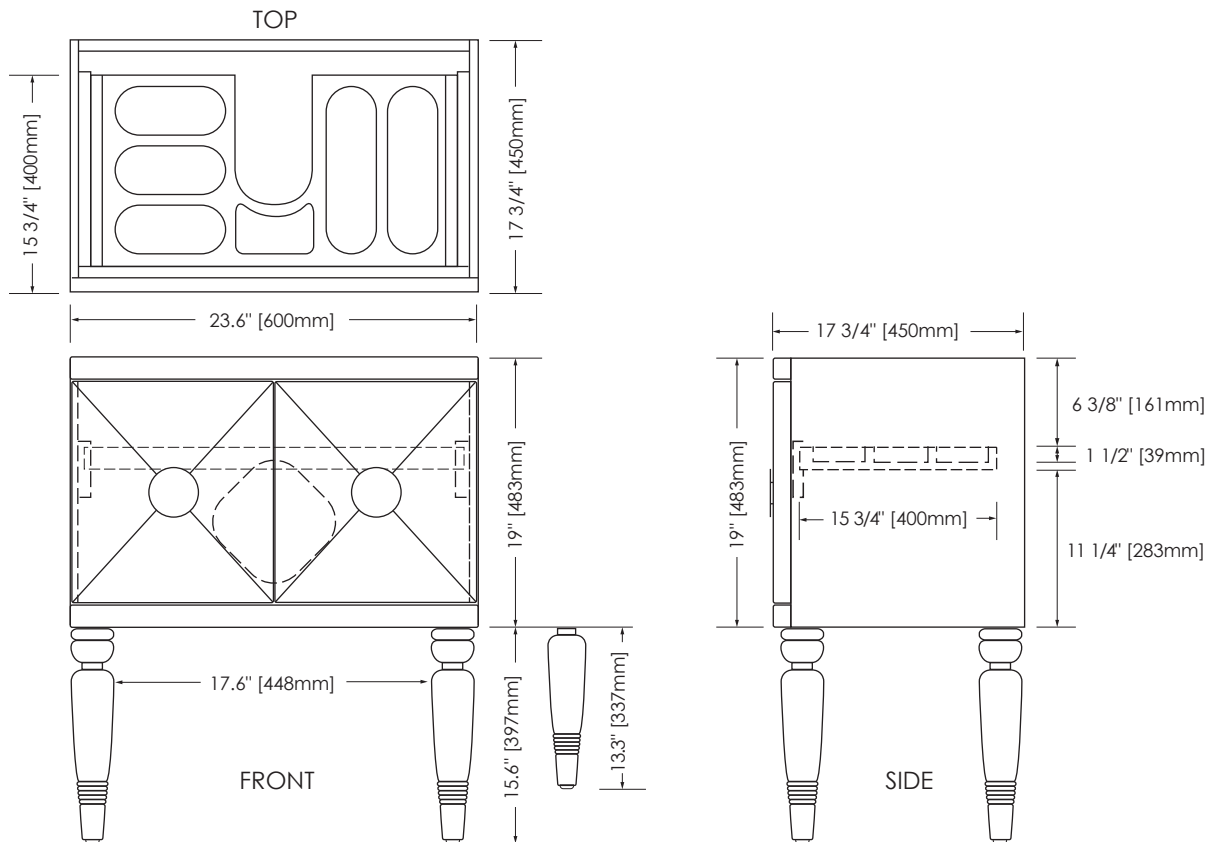

FEATURES

- Wall-mount with or without legs (sold separately). Attach legs prior to mounting.
- Legs are adjustable to accommodate either an integral sink top or a vessel sink
- Mix or match the two finish options for the vanity and the legs
- Compartmentalized interior top drawer is ideal for organizing small items

COLORS / FINISHES

- BK: Black
- DG: Dove Grey

NOMINAL DIMENSIONS

- 31.5" Width x 17.75" Depth x 19" Height | 800 x 450 x 483mm

SPECIFIED MODEL

MODEL	DESCRIPTION	COLORS / FINISHES	
V-ARAS-80MBK/MDG	60mm ARAS Vanity	<input type="checkbox"/> Black	<input type="checkbox"/> Dove Grey

RECOMMENDED COMPONENTS			
L-ARAS-38MBK/MDG	ARAS Legs (optional design feature)	<input type="checkbox"/> Black	<input type="checkbox"/> Dove Grey
CST81MWT	Ceramic integral sink top	<input type="checkbox"/> White	
GST81MBK	Glass integral sink top	<input type="checkbox"/> Black	
RES81MWT	Resin integral sink top	<input type="checkbox"/> White	
Drain Kit	Ryvyr Umbrella Drain	<input type="checkbox"/> Brushed Nickel	<input type="checkbox"/> Chrome

* Please note that all stated sizes are nominal and may vary slightly within the normal range of tolerances. Measurements were taken to outside edges.